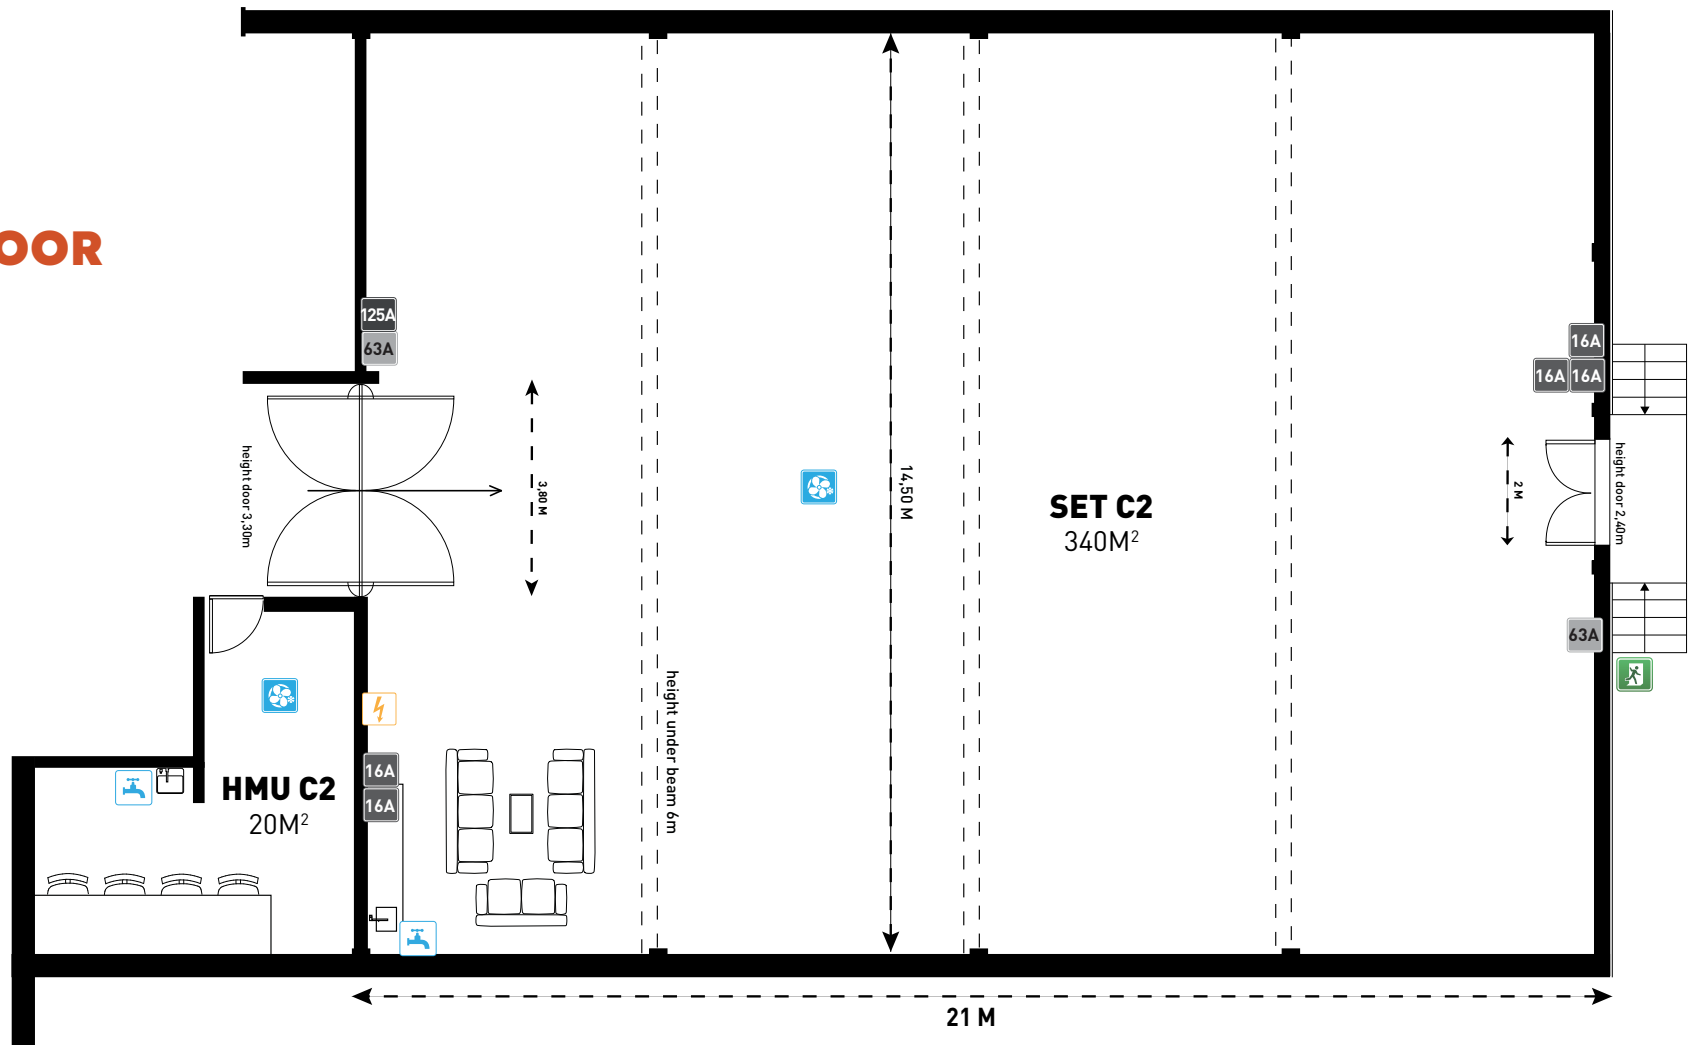

SET C2

360M²
2 AREAS
CONCRETE FLOOR

CONTACT

booking@studios-services.com

+33 (0)1 55 43 31 00

126 rue de la Garance
Bât 211
93300 AUBERVILLIERS

SET C2

1ST FLOOR

CONFORT

- 1 Bose S1 Pro Bluetooth speaker
- 10 polyboards + poly door
- 3 wastepaper baskets
- 1 water point
- 2 3-seater sofas and 1 2-seater sofa
- 1 rectangular coffee table
- 2 racks
- 1 metal table on wheels
- 2 office chairs
- Selective waist bins

HMU AREA (SEPARATED)

- 4 high directors' chairs
- 2 low director's chairs
- 4 mirrors with lighting
- 1 pedal bin

SET C2

SHARED CATERING AREA MEZZANINE AT 1ST FLOOR

- 80 seats (tables and chairs available)
- 2 water points
- 2 large fridges
- 2 microwaves
- 1 water fountain (still and sparkling)