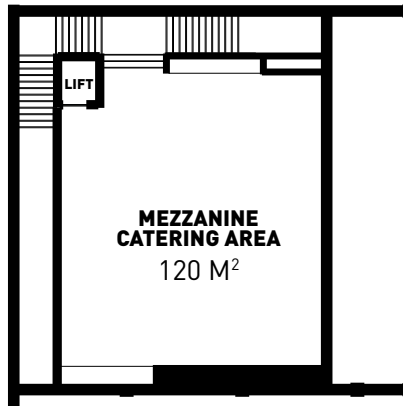

SET C2

1ST FLOOR