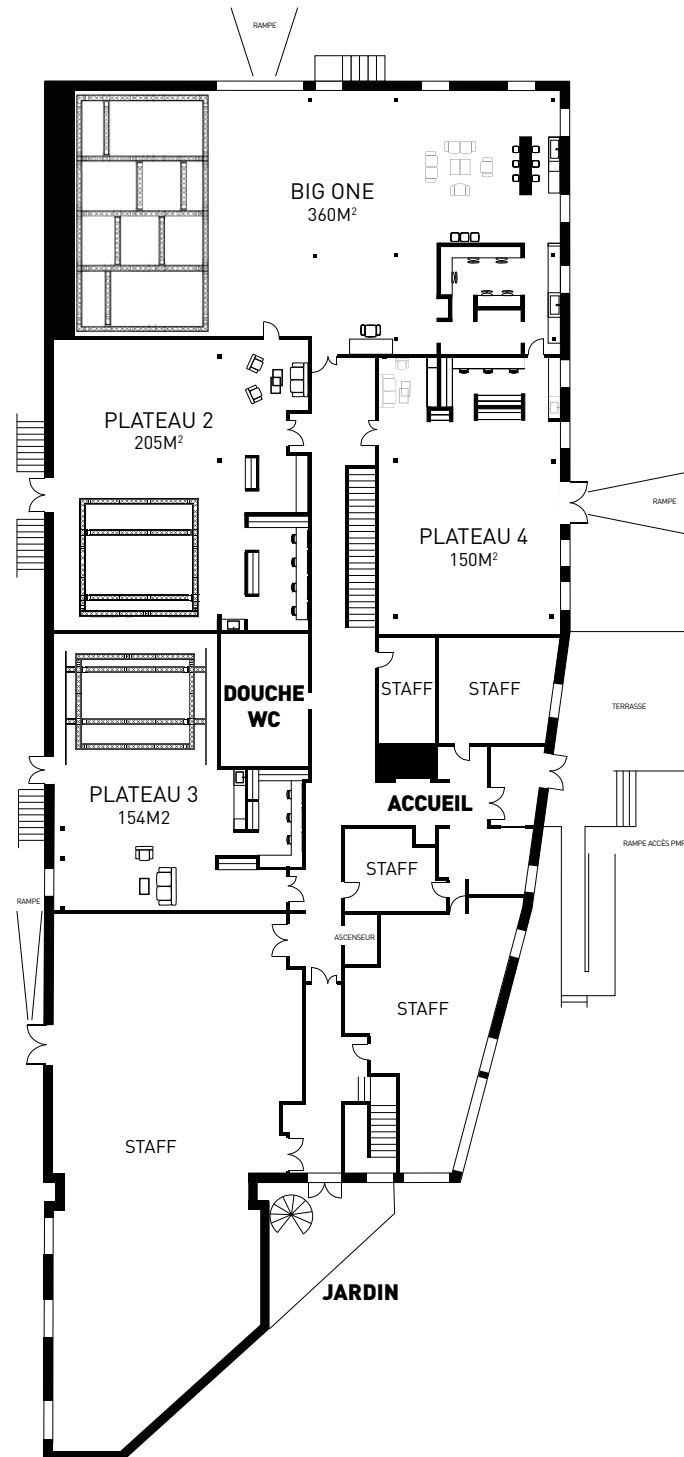

CONTACT

booking@studios-services.com

+33 (0)1 55 43 31 00

13 rue des Céréales
93210 LA PLAINE SAINT-DENIS