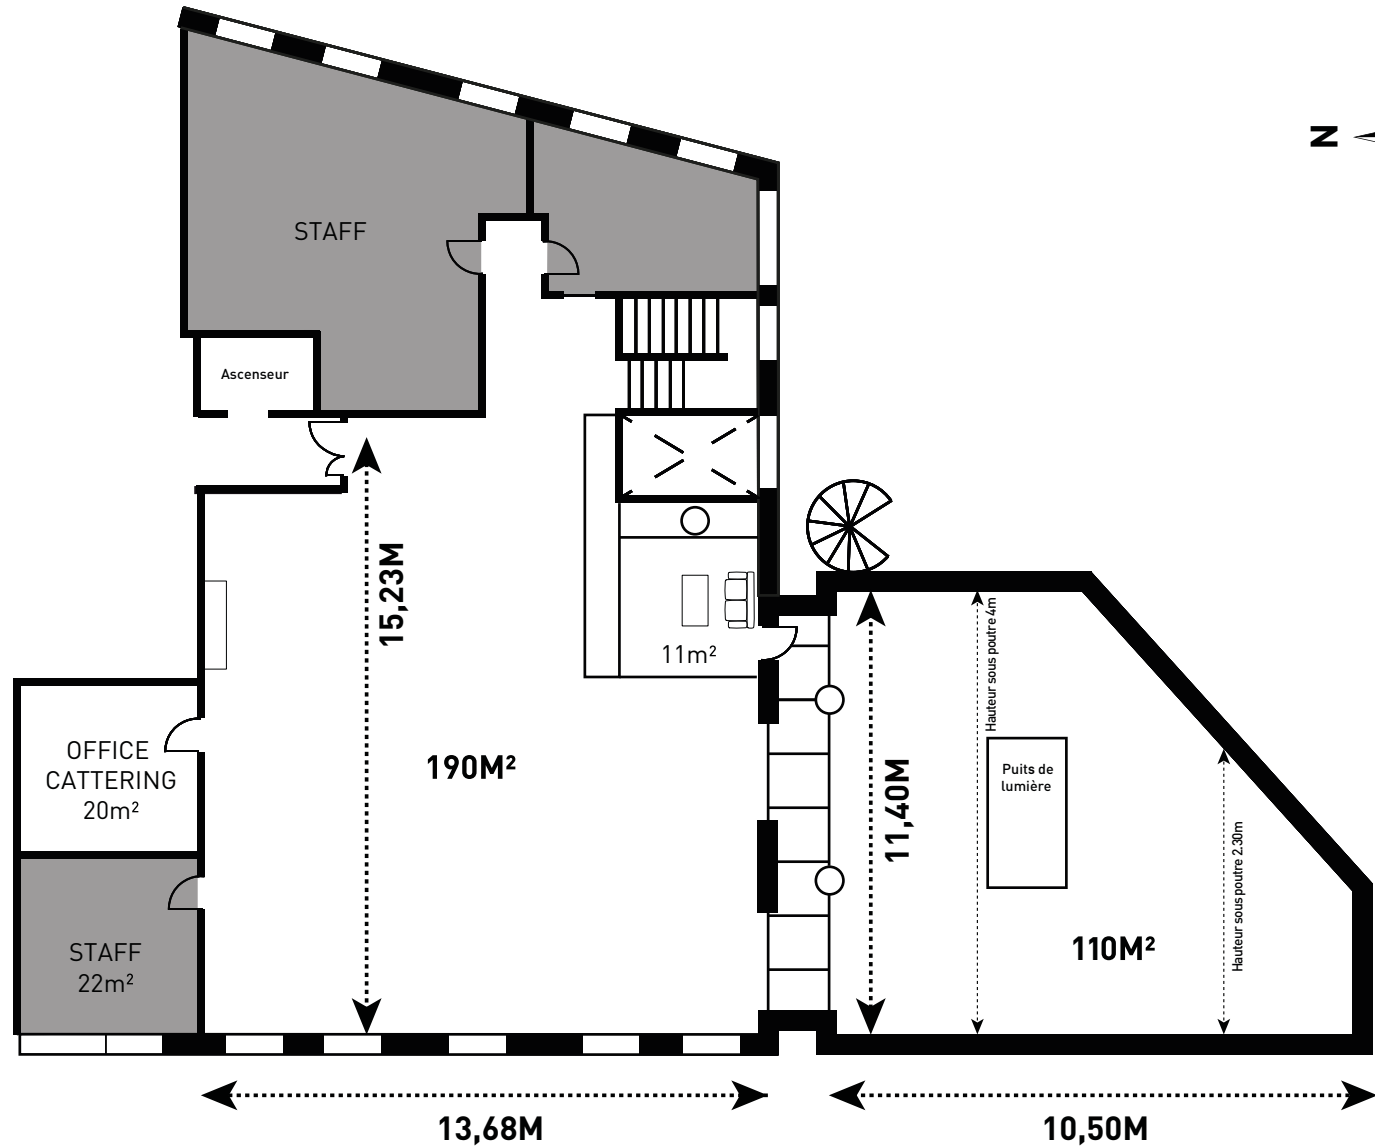

RESTAURANT

190M²

TERRASSE

110M²

CONTACT

booking@studios-services.com

+33 (0)1 55 43 31 00

13 rue des Céréales
93210 LA PLAINE SAINT-DENIS

RESTAURANT

TERRASSE COUVERTE