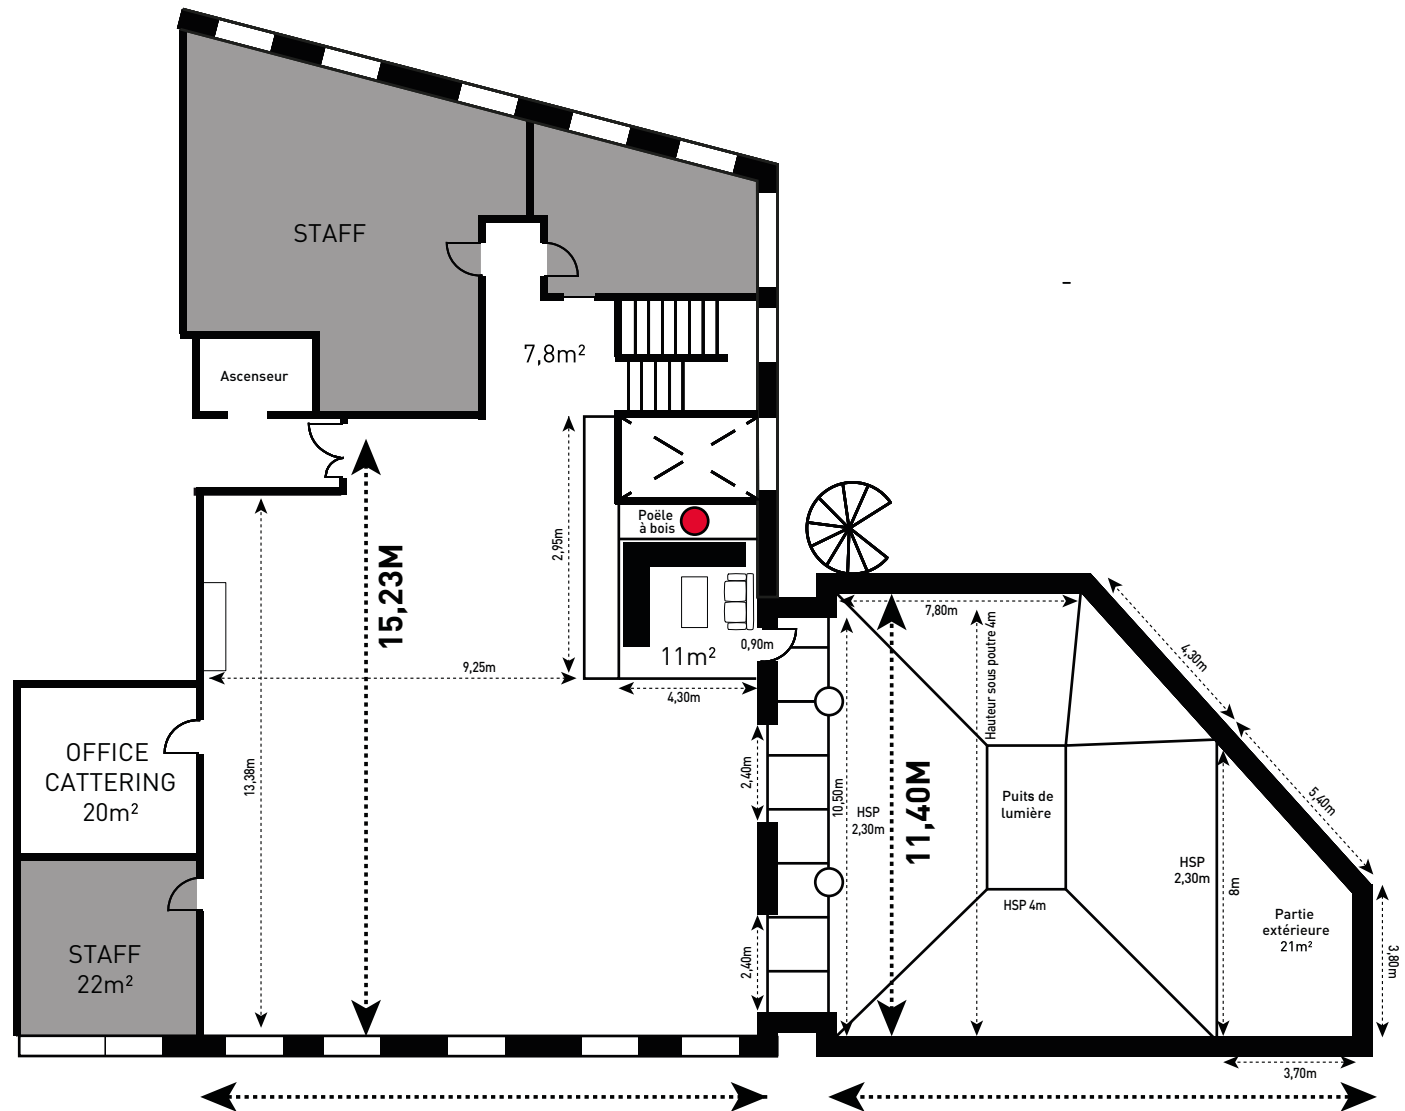

RESTAURANT

TERRASSE COUVERTE

RESTAURANT

190M²

TERRASSE

110M²

CONTACT

booking@studios-services.com