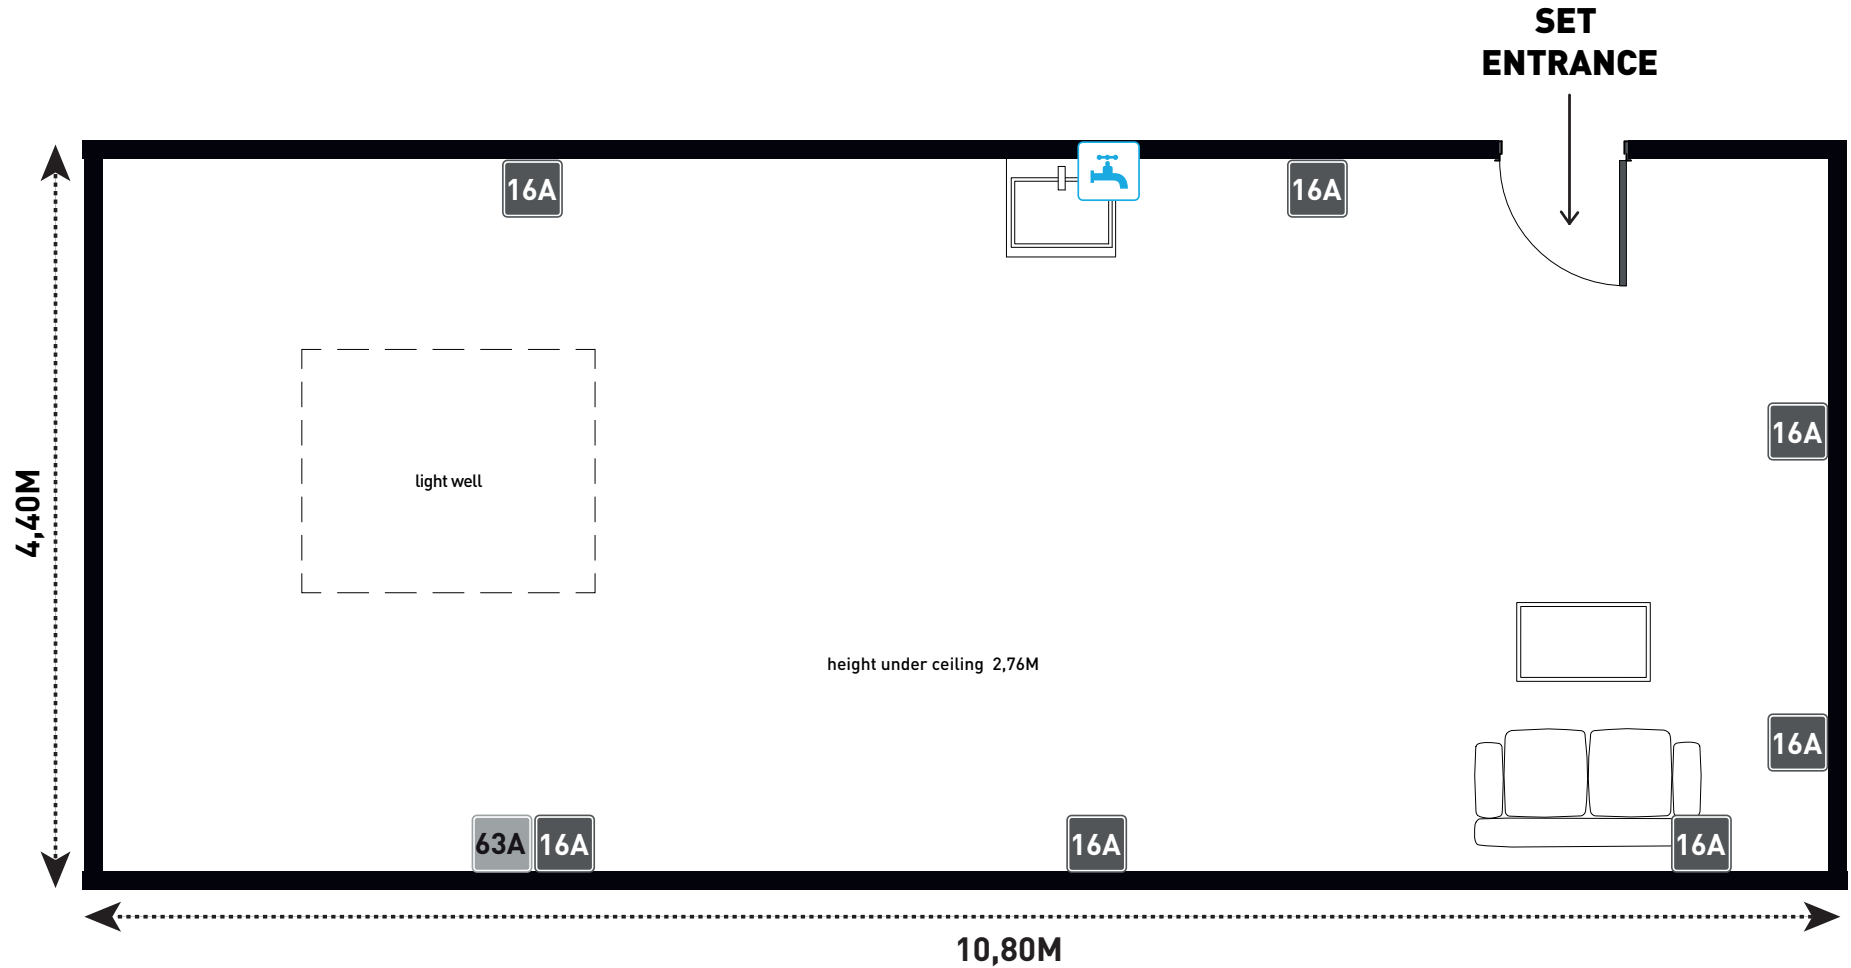

SET 8

50M²

CONTACT

booking@studios-services.com

+33 (0)1 55 43 31 00

13 rue des Céréales
93210 LA PLAINE SAINT-DENIS

GROUND FLOOR

1ST FLOOR