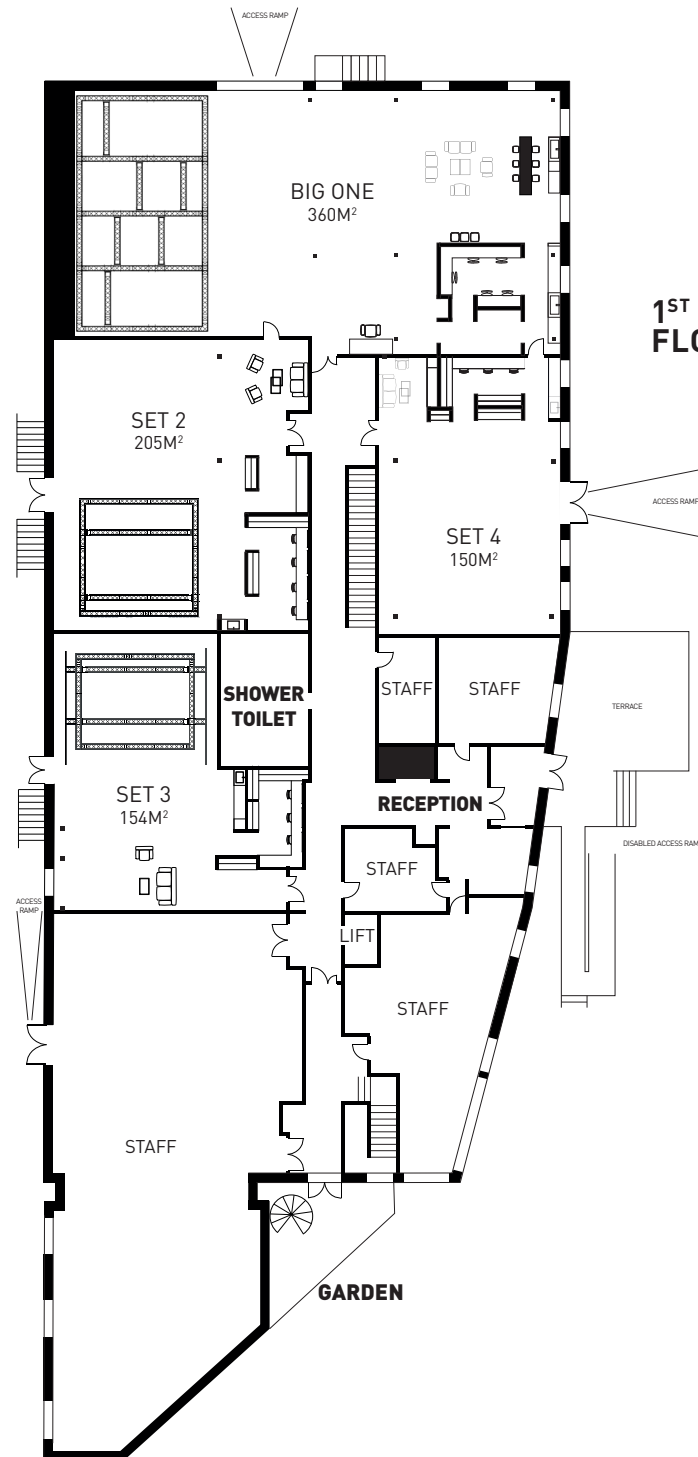

GROUND FLOOR

1ST FLOOR