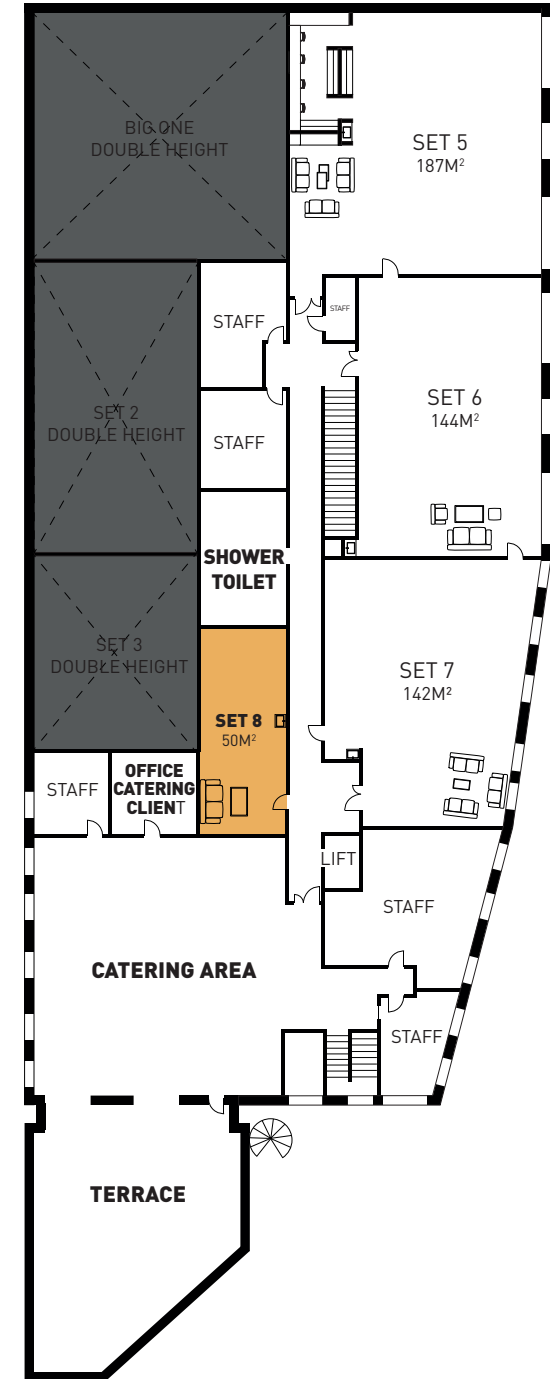

CONTACT

booking@studios-services.com

+33 (0)1 55 43 31 00

13 rue des Céréales
93210 LA PLAINE SAINT-DENIS

SET 8

UTILITIES

- 1 Delonghi bean-to-cup coffee machine (beans included)
- 1 adjustable-temperature kettle
- Variety of teas
- 1 filtered water fountain (still and sparkling)
- 1 mini glass fridge
- Cups, glasses and mugs available