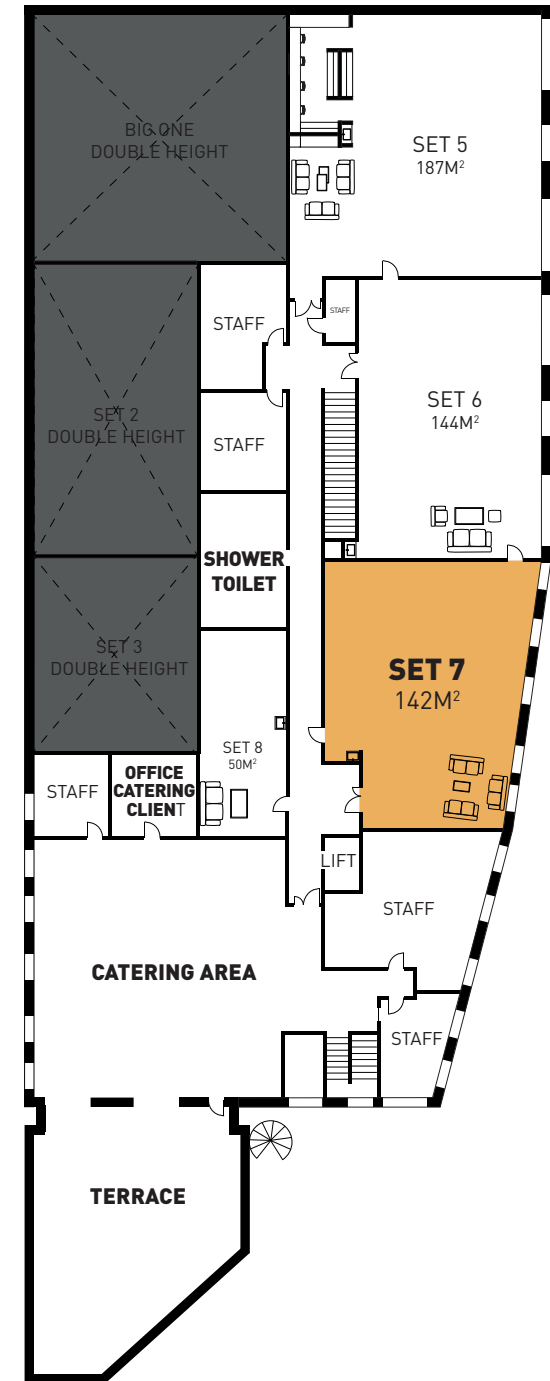

CONTACT

booking@studios-services.com

+33 (0)1 55 43 31 00

13 rue des Céréales
93210 LA PLAINE SAINT-DENIS