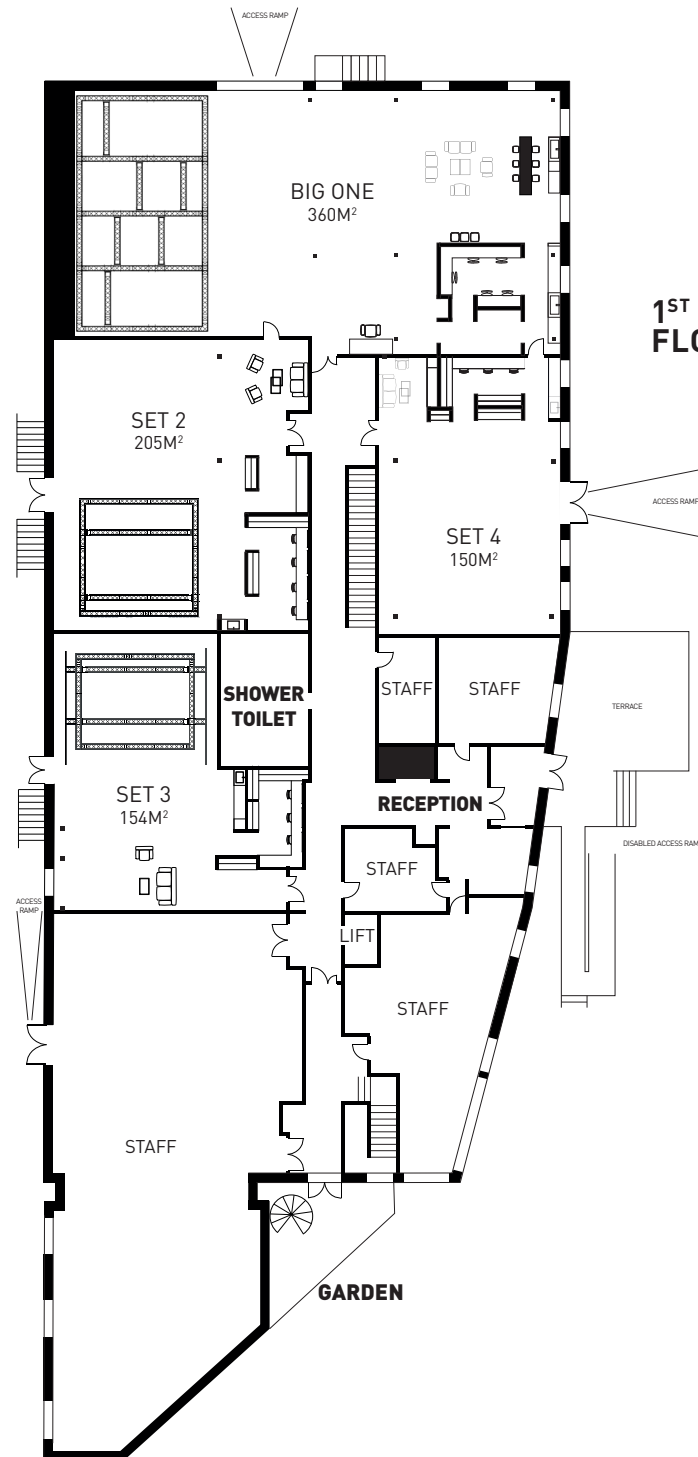

SET 7

GROUND FLOOR

1ST FLOOR