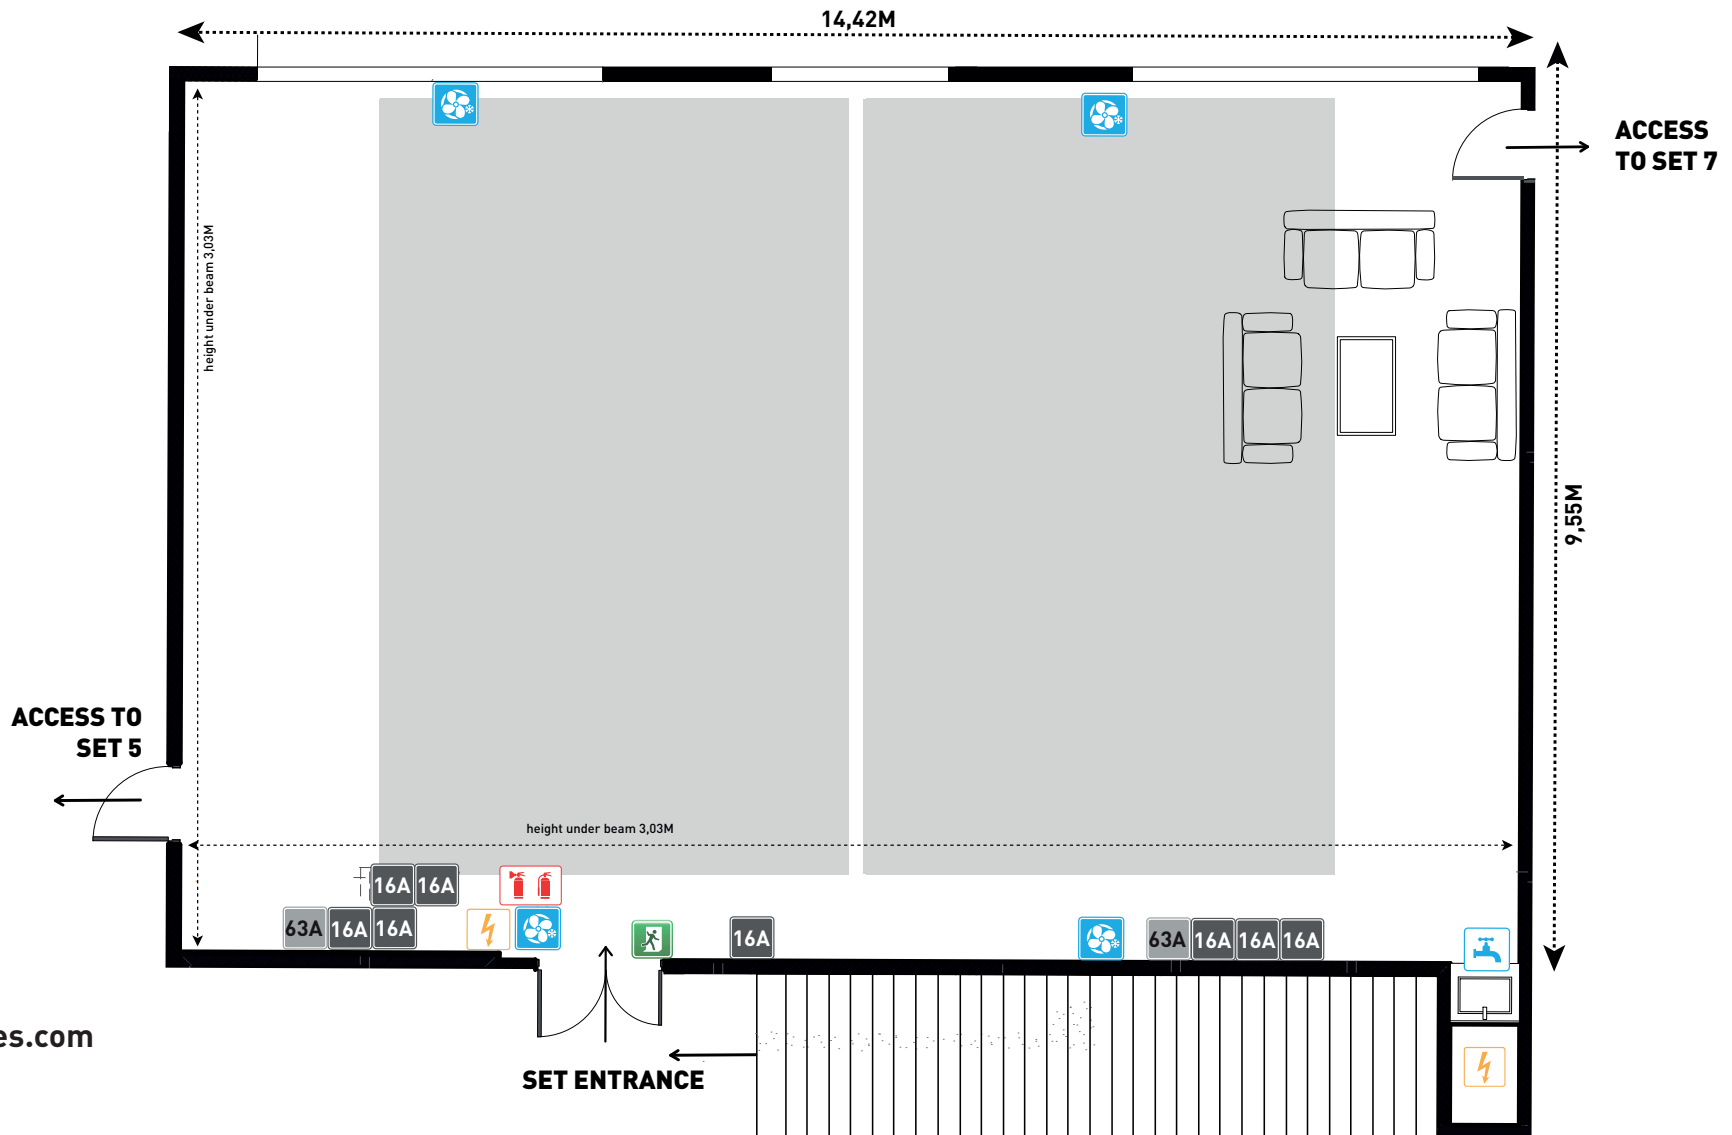

SET 6

144M²
DAYLIGHT

CONTACT

booking@studios-services.com

+33 (0)1 55 43 31 00

13 rue des Céréales
93210 LA PLAINE SAINT-DENIS

SET 6

GROUND FLOOR

1ST FLOOR

CONTACT

booking@studios-services.com

+33 (0)1 55 43 31 00

13 rue des Céréales
93210 LA PLAINE SAINT-DENIS

SET 6

UTILITIES

- 1 Jura bean-to-cup coffee machine (beans included)
- 1 adjustable-temperature kettle
- Variety of teas
- 1 filtered water fountain (still and sparkling)
- 1 mini glass fridge
- Cups, glasses and mugs available

CONFORT

- 1 Bose S1 Pro Bluetooth speaker
- 10 polyboards + poly door
- White cubes
- 1 rack
- 1 table on wheels
- 2 office chairs
- 3 sofas
- 1 coffee table
- 2 glass tables
- 2 high make-up chairs
- 2 make-up tables on wheels
- Selective waist bins