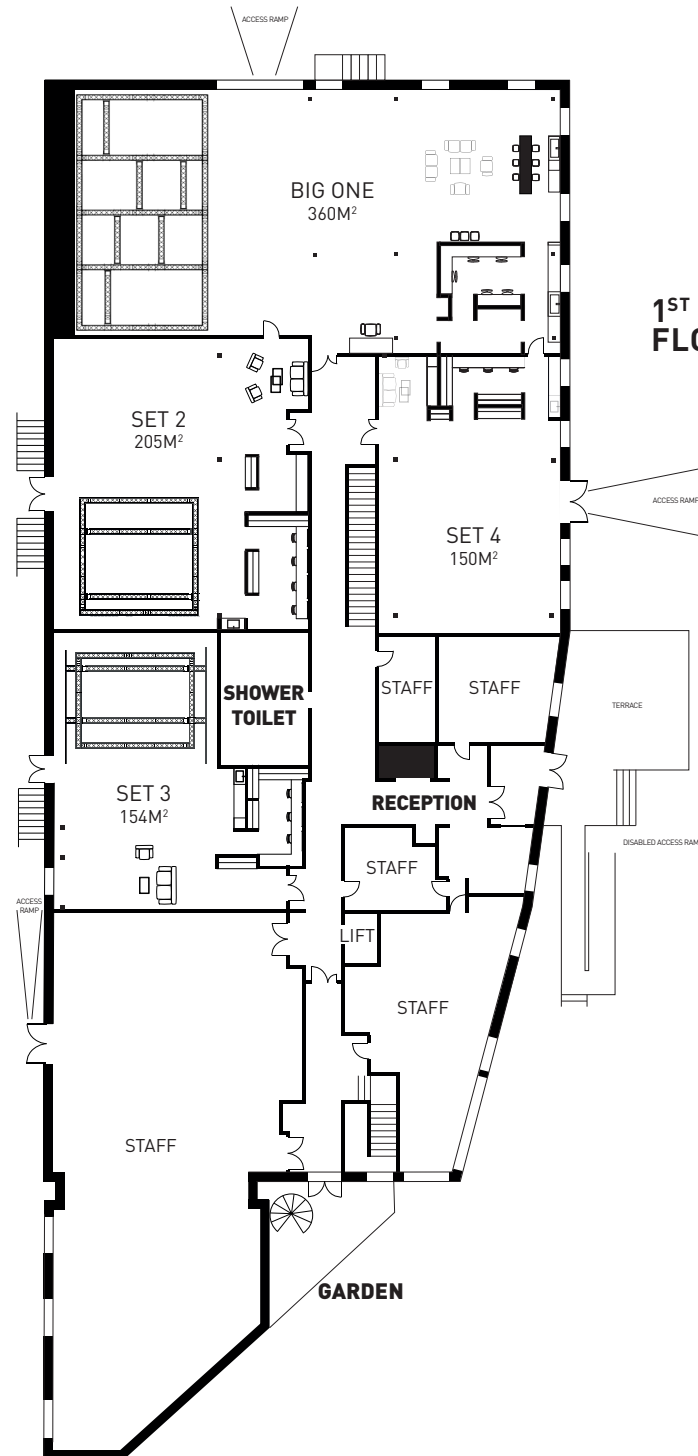

SET 6

144M²
DAYLIGHT

CONTACT

booking@studios-services.com

+33 (0)1 55 43 31 00

13 rue des Céréales
93210 LA PLAINE SAINT-DENIS

SET 6

GROUND FLOOR

1ST FLOOR

CONTACT

booking@studios-services.com

+33 (0)1 55 43 31 00

13 rue des Céréales
93210 LA PLAINE SAINT-DENIS

SET 6

UTILITIES

- 1 Jura bean-to-cup coffee machine (beans included)
- 1 adjustable-temperature kettle
- Variety of teas
- 1 filtered water fountain (still and sparkling)
- 1 mini glass fridge
- Cups, glasses and mugs available

CONFORT

- 1 Bose S1 Pro Bluetooth speaker
- 10 polyboards + poly door
- White cubes
- 1 rack
- 1 table on wheels
- 2 office chairs
- 3 sofas
- 1 coffee table
- 2 glass tables
- 2 high make-up chairs
- 2 make-up tables on wheels
- Selective waist bins