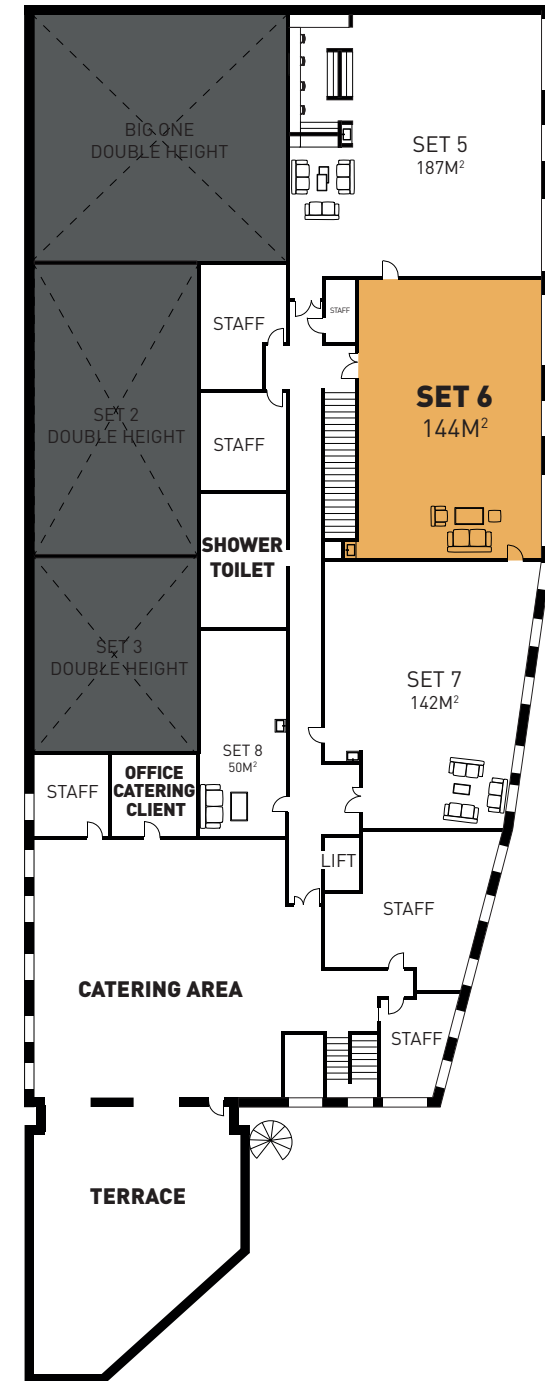

SET 6

144M²
DAYLIGHT

CONTACT

booking@studios-services.com

+33 (0)1 55 43 31 00

13 rue des Céréales
93210 LA PLAINE SAINT-DENIS

SET 6

GROUND FLOOR

1ST FLOOR

CONTACT

booking@studios-services.com

+33 (0)1 55 43 31 00

13 rue des Céréales
93210 LA PLAINE SAINT-DENIS

SET 6

UTILITIES

- 1 Jura bean-to-cup coffee machine (beans included)
- 1 adjustable-temperature kettle
- Variety of teas
- 1 filtered water fountain (still and sparkling)
- 1 mini glass fridge
- Cups, glasses and mugs available

CONFORT

- 1 Bose S1 Pro Bluetooth speaker
- 10 polyboards + poly door
- White cubes
- 1 rack
- 1 table on wheels
- 2 office chairs
- 3 sofas
- 1 coffee table
- 2 glass tables
- 2 high make-up chairs
- 2 make-up tables on wheels
- Selective waist bins