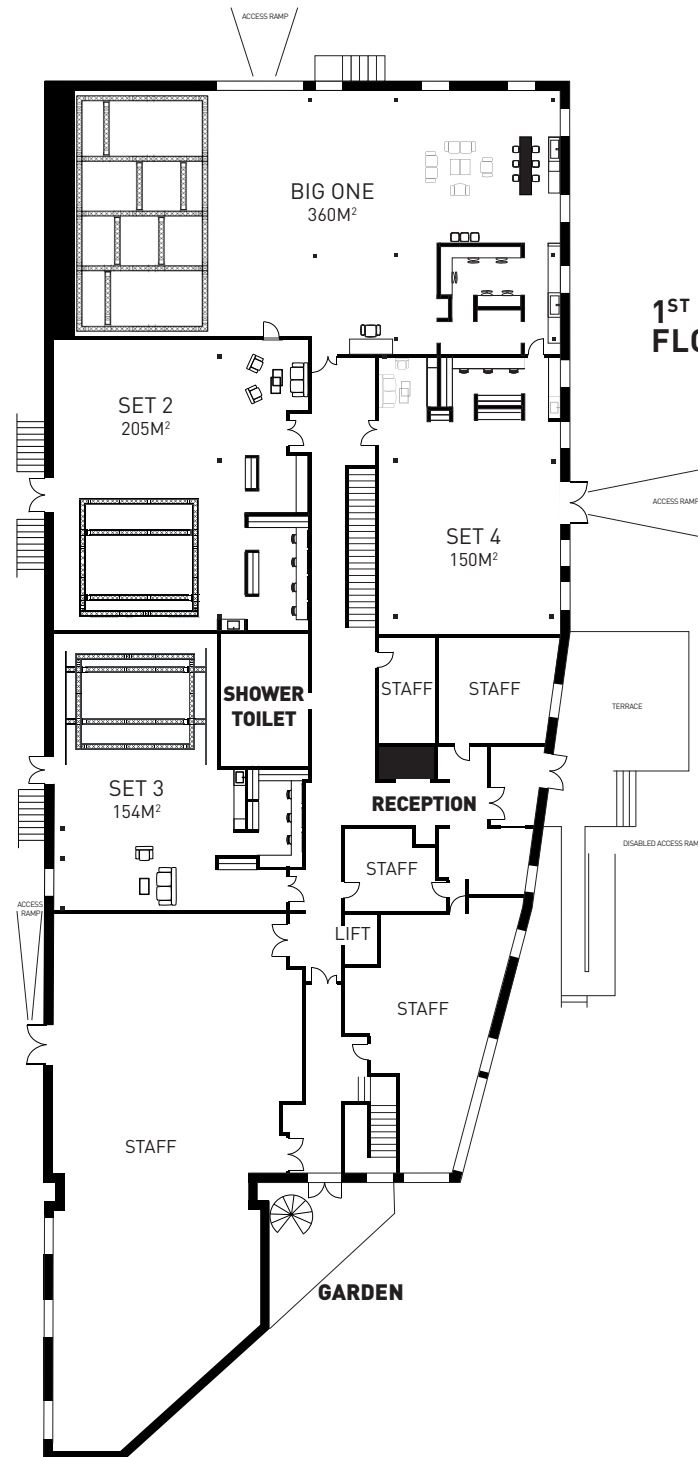

SET 5

GROUND FLOOR

1ST FLOOR