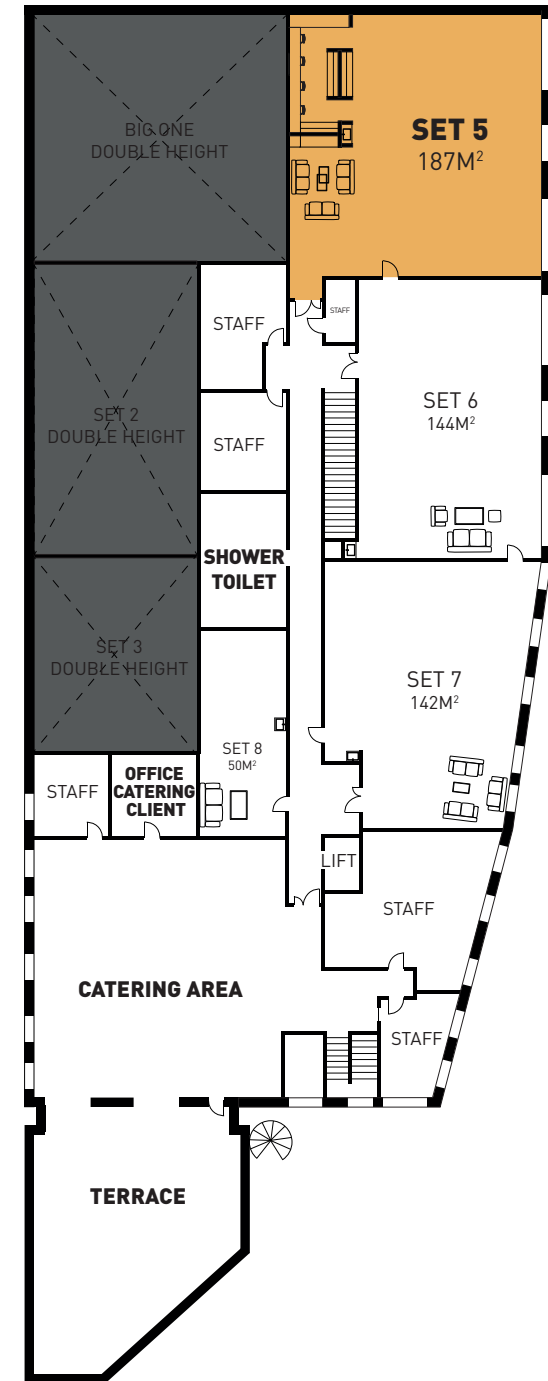

SET 5

GROUND FLOOR

1ST FLOOR

CONTACT

booking@studios-services.com

+33 (0)1 55 43 31 00

13 rue des Céréales
93210 LA PLAINE SAINT-DENIS

SET 5

UTILITIES

- 1 Jura bean-to-cup coffee machine (beans included)
- 1 adjustable-temperature kettle
- Variety of teas
- 1 filtered water fountain (still and sparkling)
- 1 mini glass fridge
- Cups, glasses and mugs available

CONFORT

- 1 Bose S1 Pro Bluetooth speaker
- 10 polyboards + poly door
- White cubes
- 1 rack
- 1 table on wheels
- 2 office chairs
- 2 sofas and 1 leather pouffe
- 1 coffee table
- 3 high director's chairs availables in the HMU lodge
- Selective waist bins