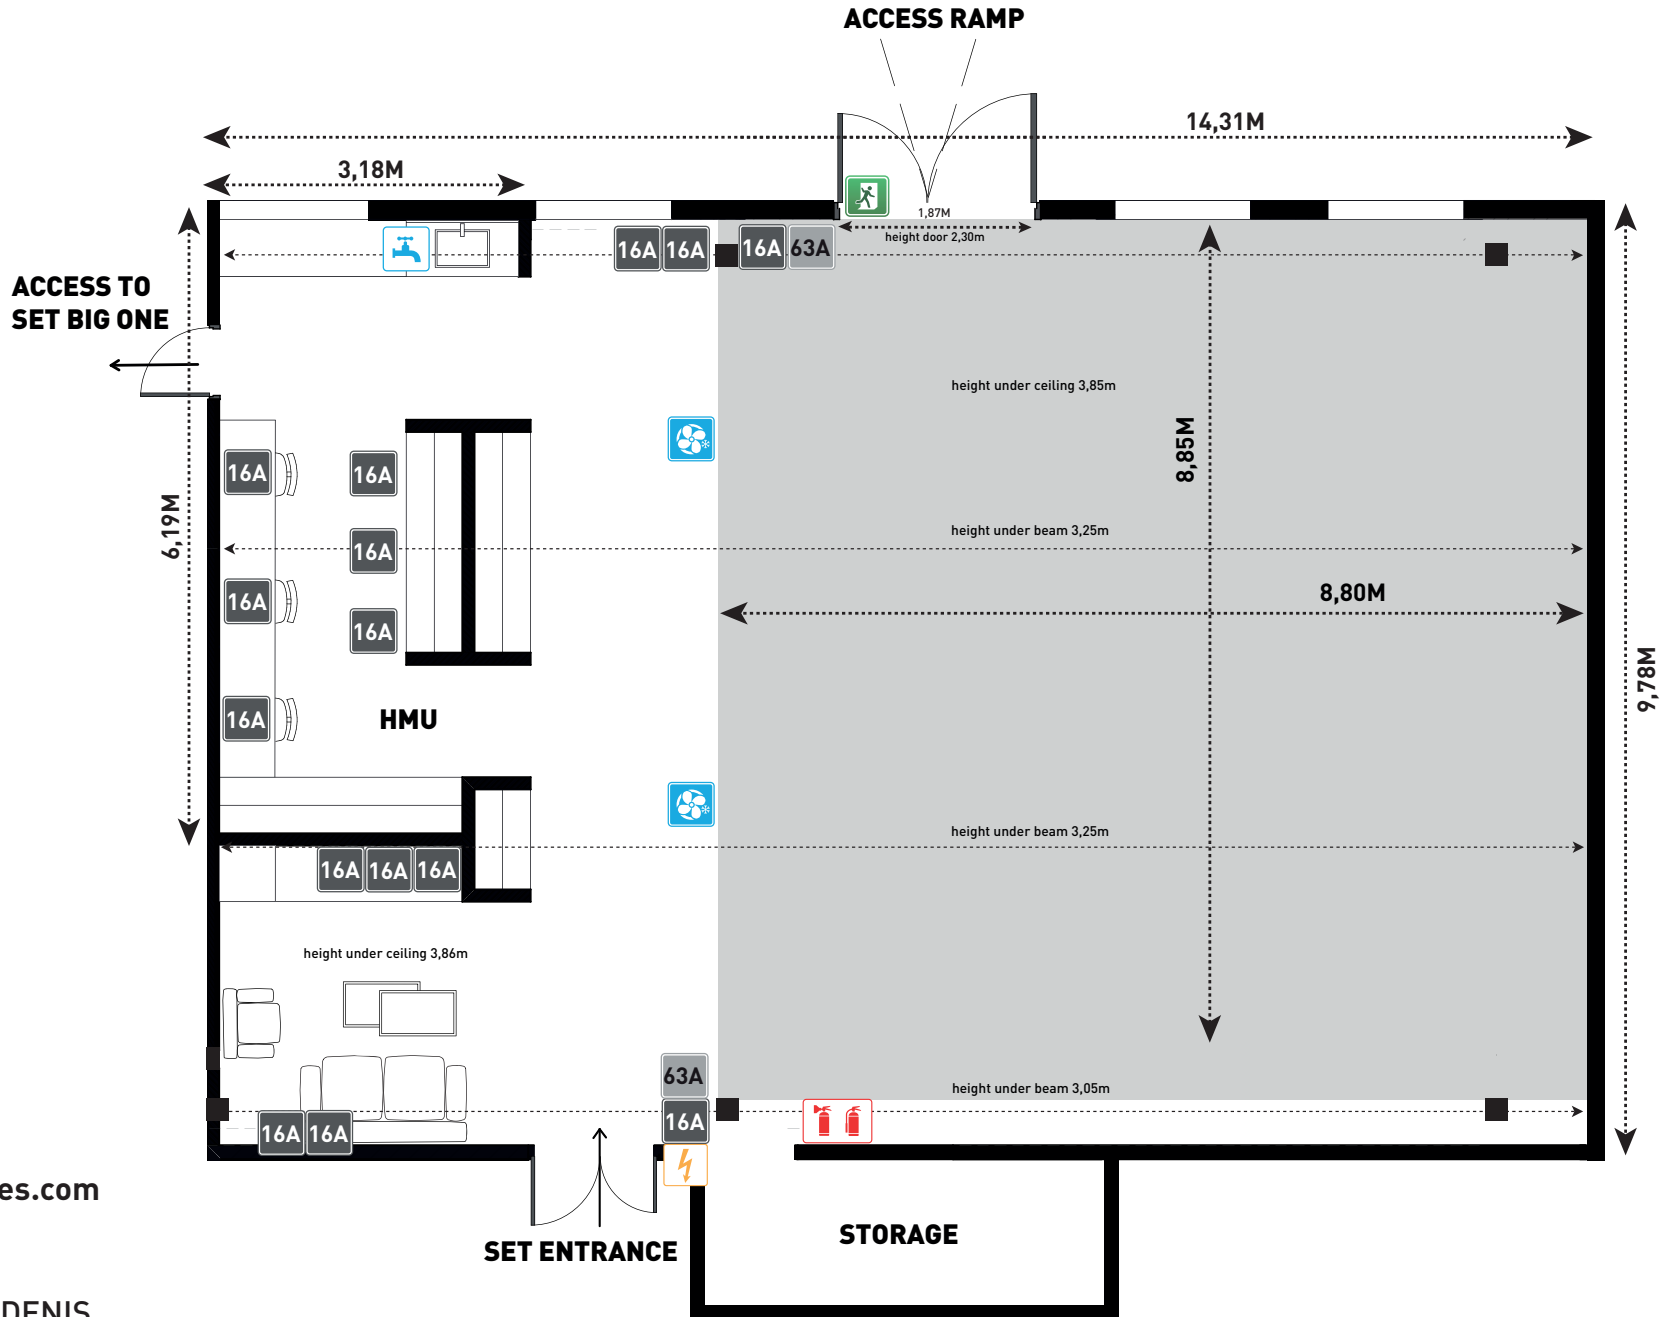

SET 4

150M²
CYCLO 82M²

CONTACT

booking@studios-services.com
+33 (0)1 55 43 31 00

13 rue des Céréales
93210 LA PLAINE SAINT-DENIS

SET 4

GROUND FLOOR

1ST FLOOR

CONTACT

booking@studios-services.com

+33 (0)1 55 43 31 00

13 rue des Céréales
93210 LA PLAINE SAINT-DENIS

SET 4

UTILITIES

- 1 Jura bean-to-cup coffee machine (beans included)
- 1 adjustable-temperature kettle
- Variety of teas
- 1 filtered water fountain (still and sparkling)
- 1 mini glass fridge
- Cups, glasses and mugs available

CONFORT

- 1 Bose S1 Pro Bluetooth speaker
- 10 polyboards + poly door
- White cubes
- 1 rack
- 1 tables on wheels
- 2 office chairs
- 1 sofa and 1 leather pouffe
- 2 coffee tables
- 3 high director's chairs availables in the HMU lodge
- Selective waist bins