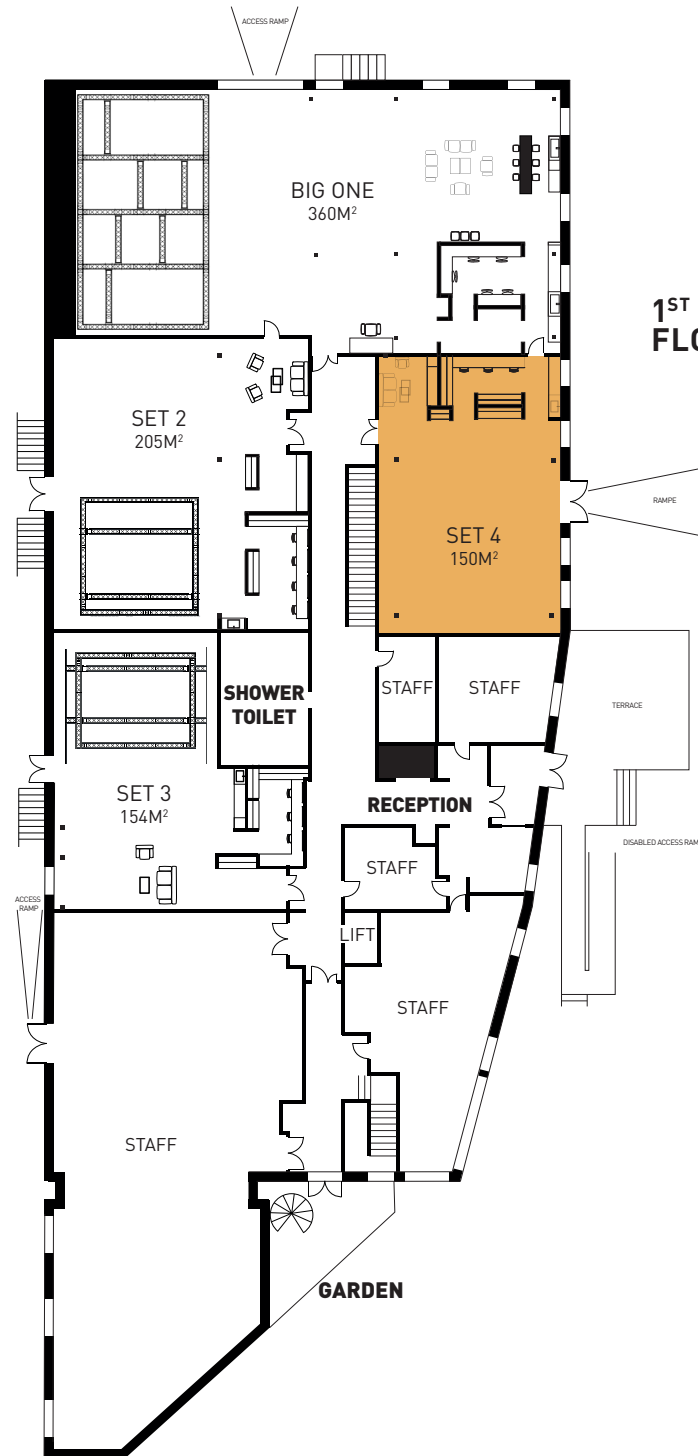

SET 4

150M²
CYCLO 82M²

CONTACT

booking@studios-services.com
+33 (0)1 55 43 31 00

13 rue des Céréales
93210 LA PLAINE SAINT-DENIS

SET 4

GROUND FLOOR

1ST FLOOR

CONFORT

- 1 Bose S1 Pro Bluetooth speaker
- 10 polyboards + poly door
- White cubes
- 1 rack
- 1 tables on wheels
- 2 office chairs
- 1 sofa and 1 leather pouffe
- 2 coffee tables
- 3 high director's chairs availables in the HMU lodge
- Selective waist bins