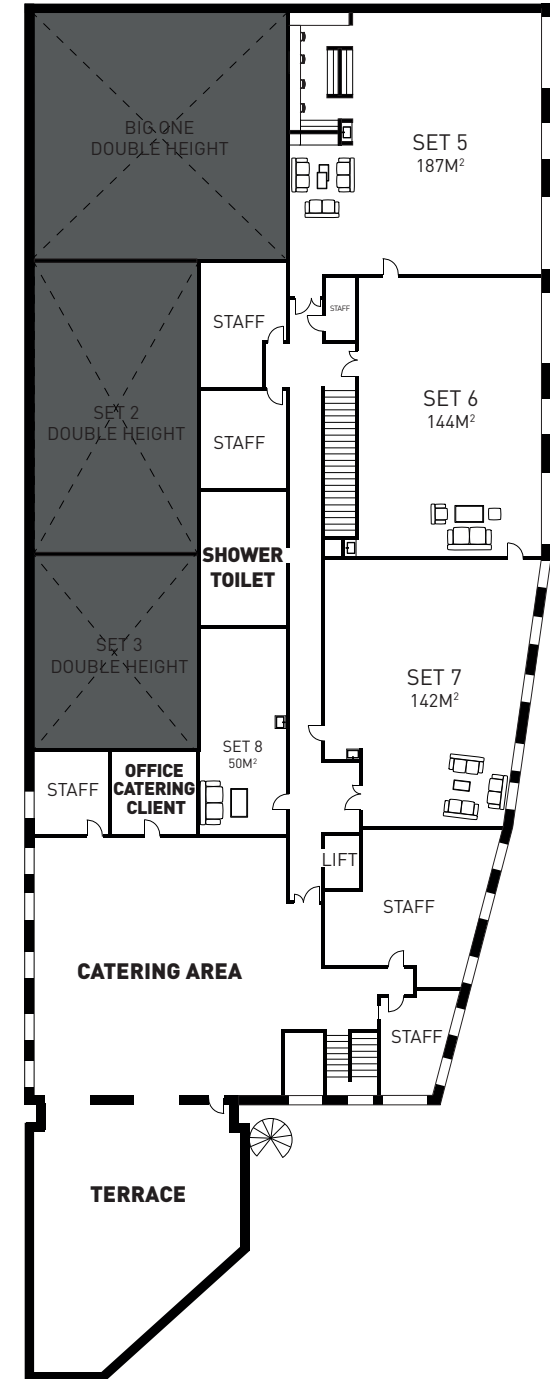

SET 4

150M²
CYCLO 82M²

CONTACT

booking@studios-services.com
+33 (0)1 55 43 31 00

13 rue des Céréales
93210 LA PLAINE SAINT-DENIS

SET 4

GROUND FLOOR

1ST FLOOR

CONTACT

booking@studios-services.com

+33 (0)1 55 43 31 00

13 rue des Céréales
93210 LA PLAINE SAINT-DENIS

SET 4

UTILITIES

- 1 Jura bean-to-cup coffee machine (beans included)
- 1 adjustable-temperature kettle
- Variety of teas
- 1 filtered water fountain (still and sparkling)
- 1 mini glass fridge
- Cups, glasses and mugs available

CONFORT

- 1 Bose S1 Pro Bluetooth speaker
- 10 polyboards + poly door
- White cubes
- 1 rack
- 1 tables on wheels
- 2 office chairs
- 1 sofa and 1 leather pouffe
- 2 coffee tables
- 3 high director's chairs availables in the HMU lodge
- Selective waist bins