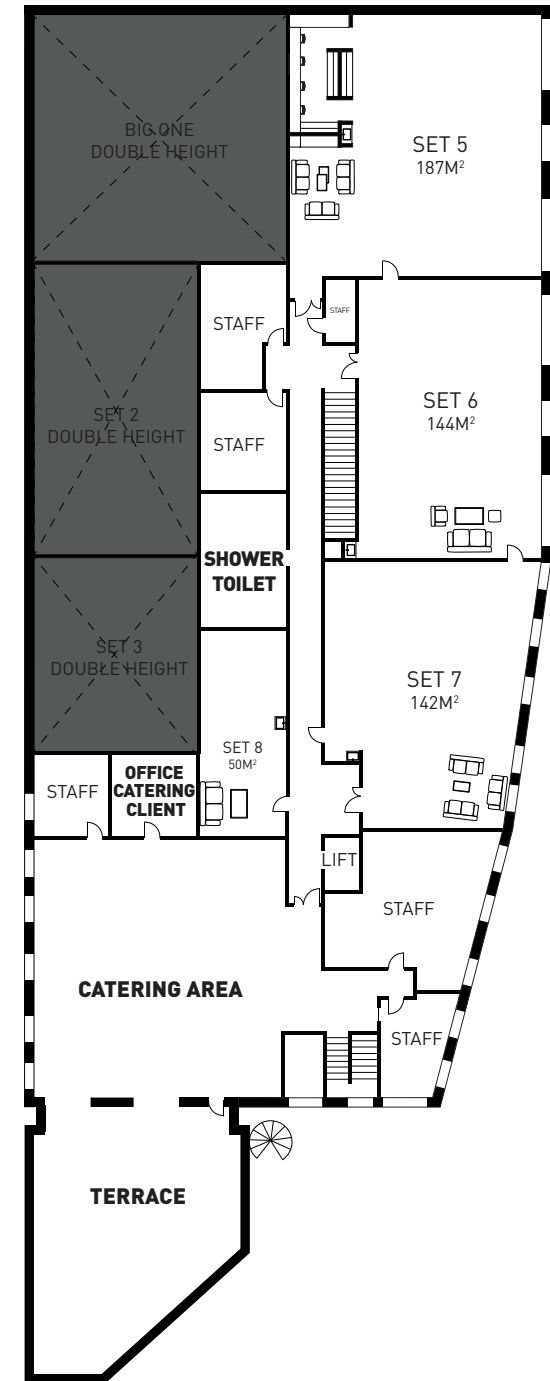

SET 3

154M²
CYCLO 81M²
2 FACES

CONTACT

booking@studios-services.com
+33 (0)1 55 43 31 00

13 rue des Céréales
93210 LA PLAINE SAINT-DENIS

SET 3

GROUND FLOOR

1ST FLOOR

CONFORT

- 1 Bose S1 Pro Bluetooth speaker
- 10 polyboards + poly door
- White cubes
- 1 rack
- 2 tables on wheels
- 2 office chairs
- 2 sofas
- 1 coffee table
- 3 high director's chairs availables in the HMU lodge
- Selective waist bins