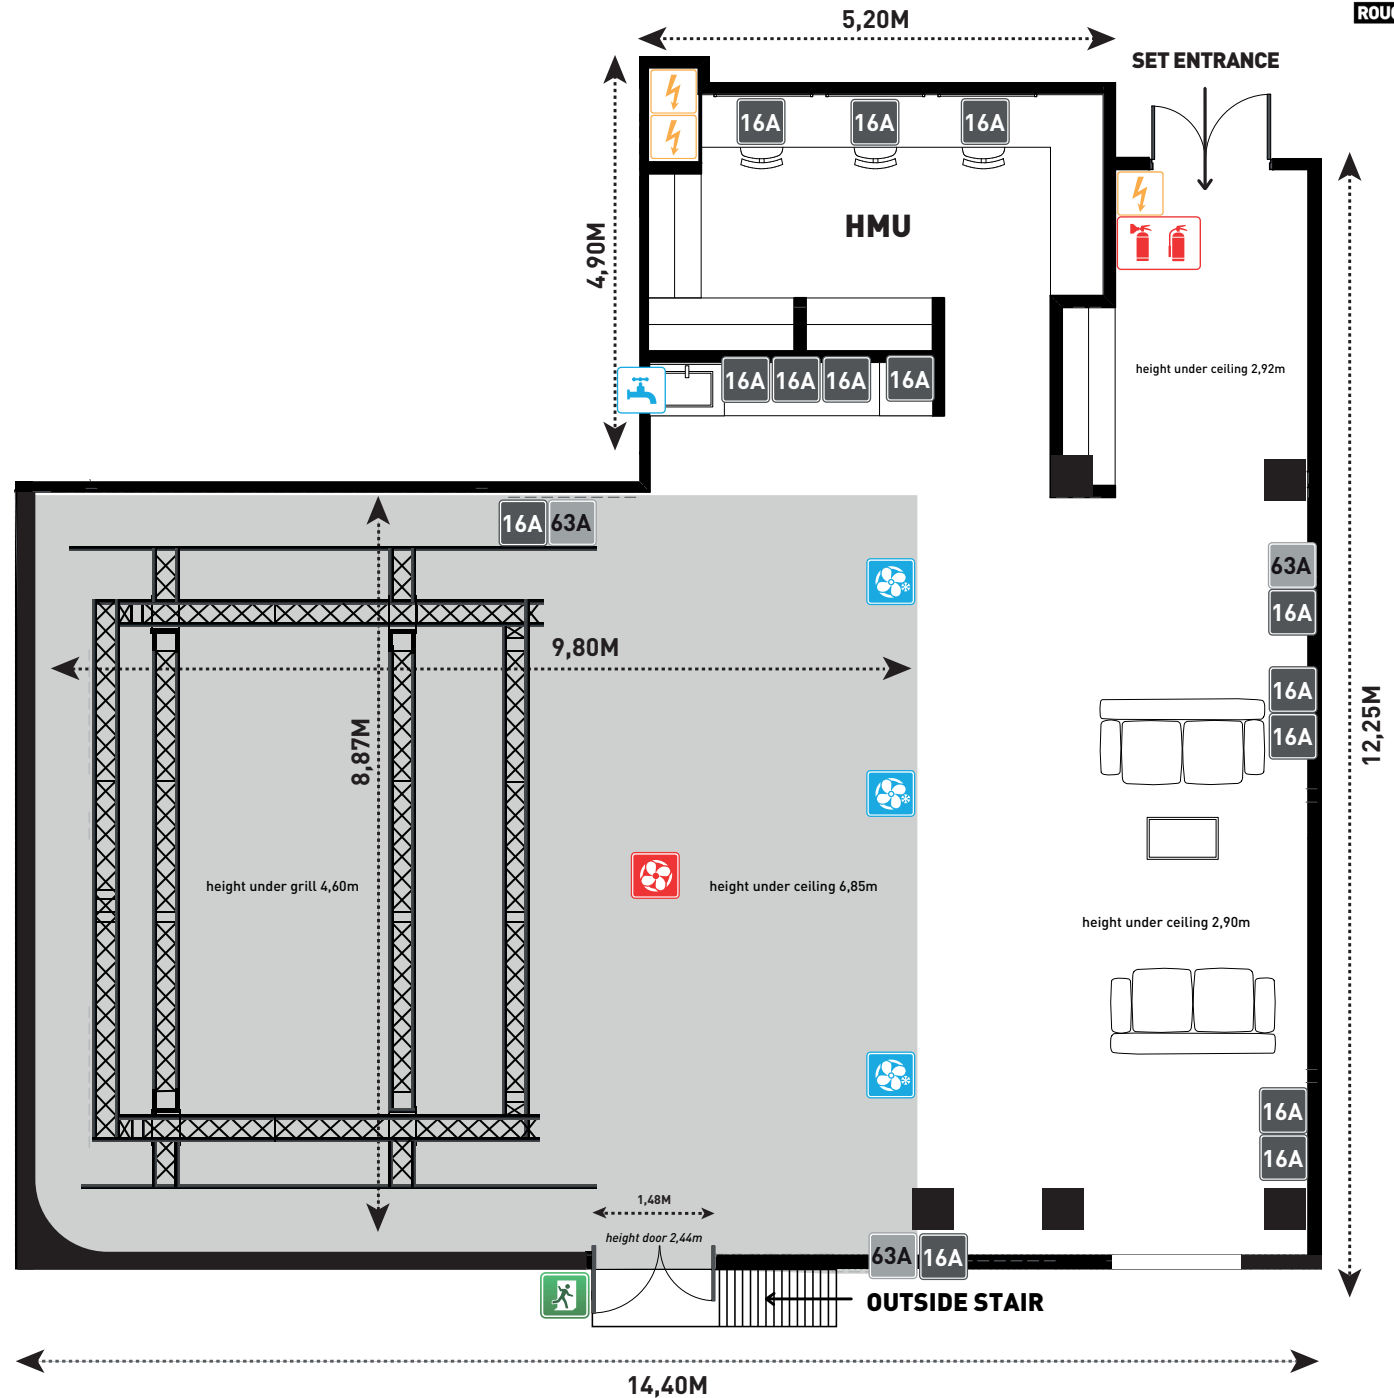

SET 3

154M²
CYCLO 81M²
2 FACES

CONTACT

booking@studios-services.com
+33 (0)1 55 43 31 00

13 rue des Céréales
93210 LA PLAINE SAINT-DENIS

SET 3

GROUND FLOOR

1ST FLOOR

CONTACT

booking@studios-services.com

+33 (0)1 55 43 31 00

13 rue des Céréales
93210 LA PLAINE SAINT-DENIS

SET 3

UTILITIES

- 1 Jura bean-to-cup coffee machine (beans included)
- 1 adjustable-temperature kettle
- Variety of teas
- 1 filtered water fountain (still and sparkling)
- 1 mini glass fridge
- Cups, glasses and mugs available

CONFORT

- 1 Bose S1 Pro Bluetooth speaker
- 10 polyboards + poly door
- White cubes
- 1 rack
- 2 tables on wheels
- 2 office chairs
- 2 sofas
- 1 coffee table
- 3 high director's chairs availables in the HMU lodge
- Selective waist bins