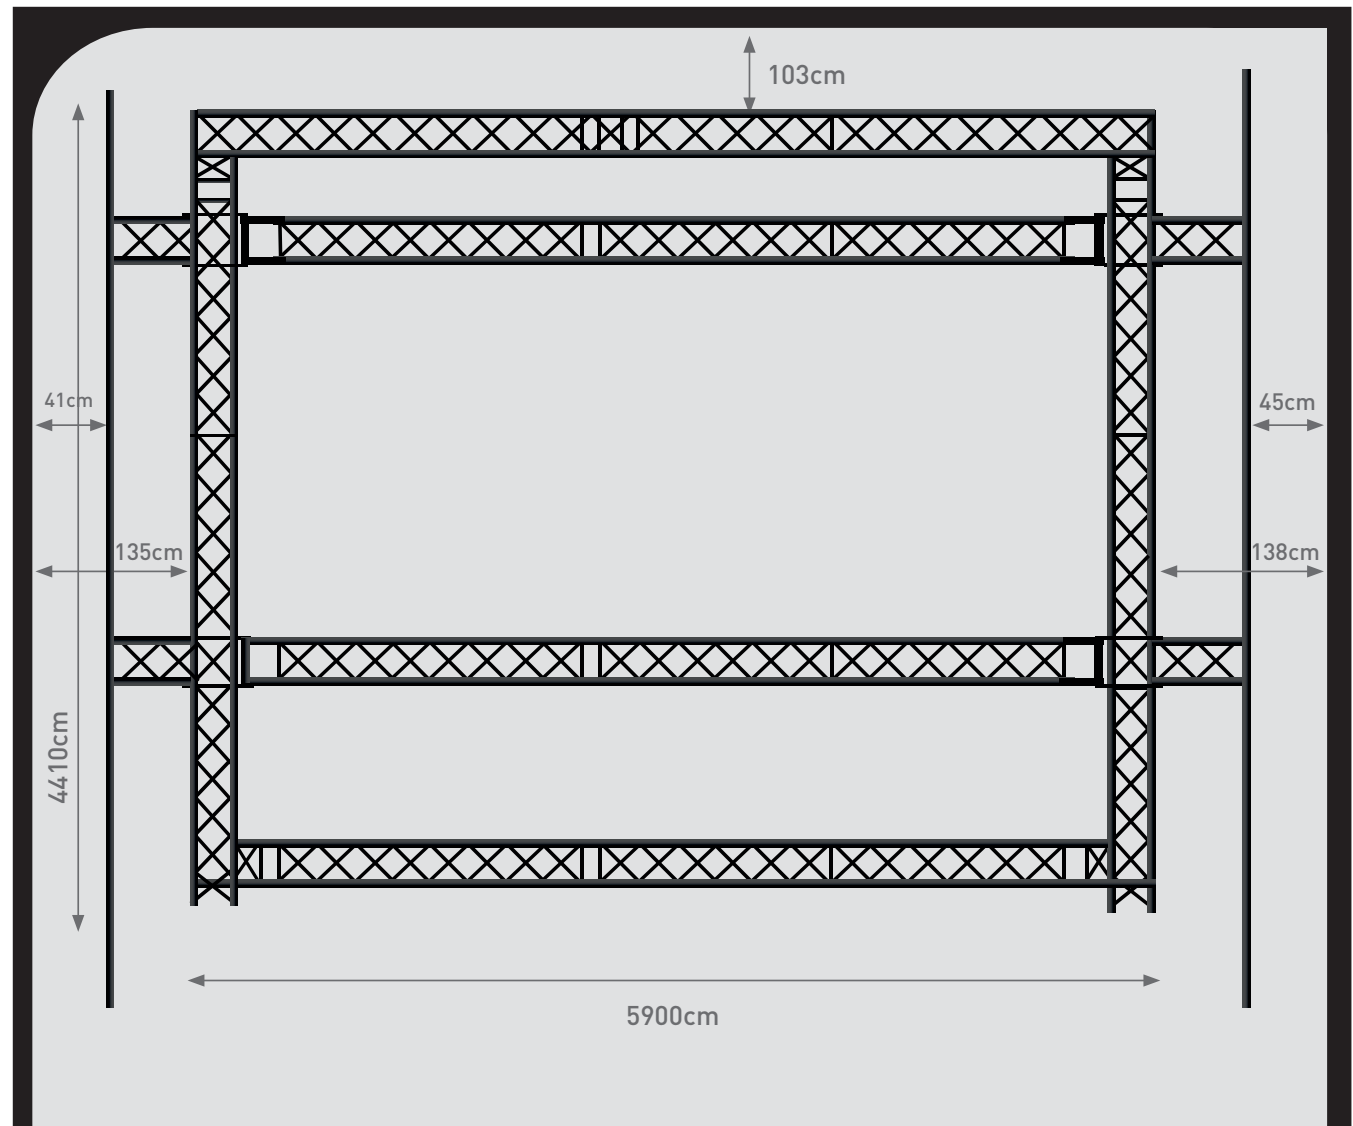

SET 3

GRILLS

- Remote-controlled motorised grills
- 4 motors, 250kg each, fitted with fall arrest devices and safety slings

CONTACT

booking@studios-services.com

+33 (0)1 55 43 31 00

13 rue des Céréales
93210 LA PLAINE SAINT-DENIS