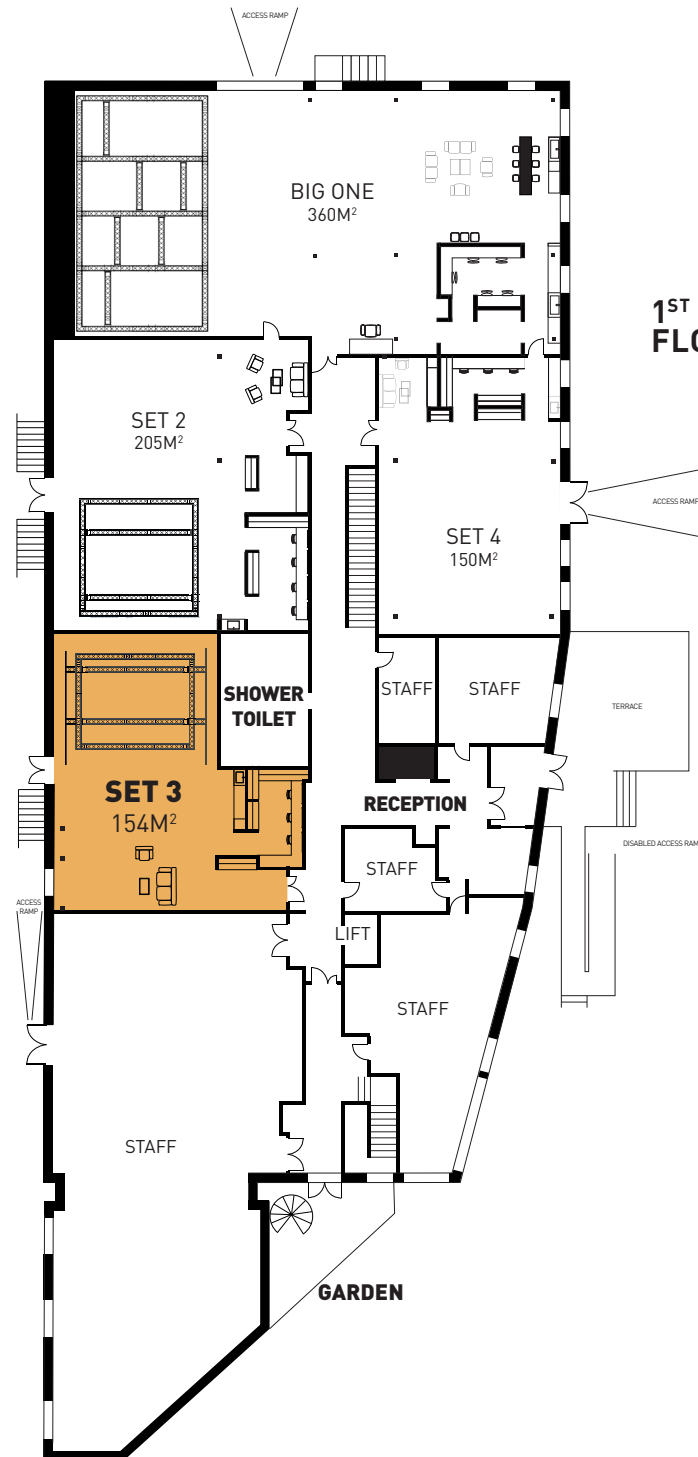

SET 3

154M²
CYCLO 81M²
2 FACES

CONTACT

booking@studios-services.com
+33 (0)1 55 43 31 00

13 rue des Céréales
93210 LA PLAINE SAINT-DENIS

SET 3

GROUND FLOOR

1ST FLOOR

CONFORT

- 1 Bose S1 Pro Bluetooth speaker
- 10 polyboards + poly door
- White cubes
- 1 rack
- 2 tables on wheels
- 2 office chairs
- 2 sofas
- 1 coffee table
- 3 high director's chairs availables in the HMU lodge
- Selective waist bins