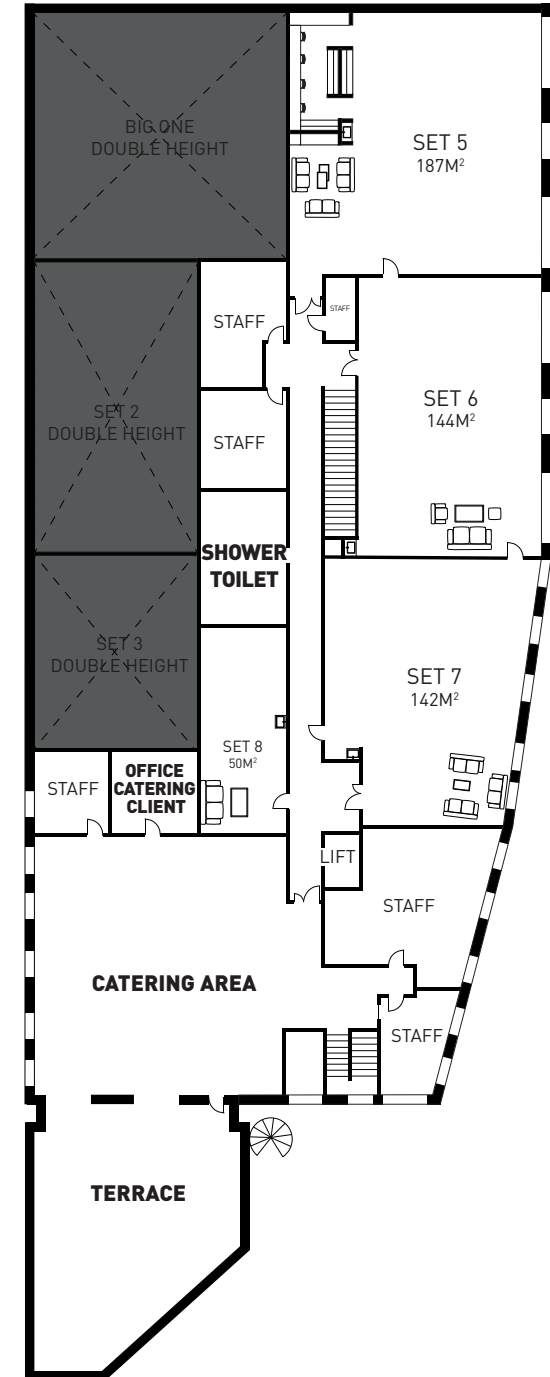

SET 2

205M²
CYCLO 72M²
2 FACES

CONTACT

booking@studios-services.com
+33 (0)1 55 43 31 00

13 rue des Céréales
93210 LA PLAINE SAINT-DENIS

GROUND FLOOR

1ST FLOOR

CONTACT

booking@studios-services.com

+33 (0)1 55 43 31 00

13 rue des Céréales
93210 LA PLAINE SAINT-DENIS

SET 2

UTILITIES

- 1 Jura bean-to-cup coffee machine (beans included)
- 1 adjustable-temperature kettle
- Variety of teas
- 1 filtered water fountain (still and sparkling)
- 1 mini glass fridge
- Cups, glasses and mugs available

CONFORT

- 1 Bose S1 Pro Bluetooth speaker
- 10 polyboards + poly door
- White cubes
- 1 rack
- 2 tables on wheels
- 3 office chairs
- 2 sofas
- 1 coffee table
- 4 high director's chairs availables in the HMU lodge
- Selective waist bins