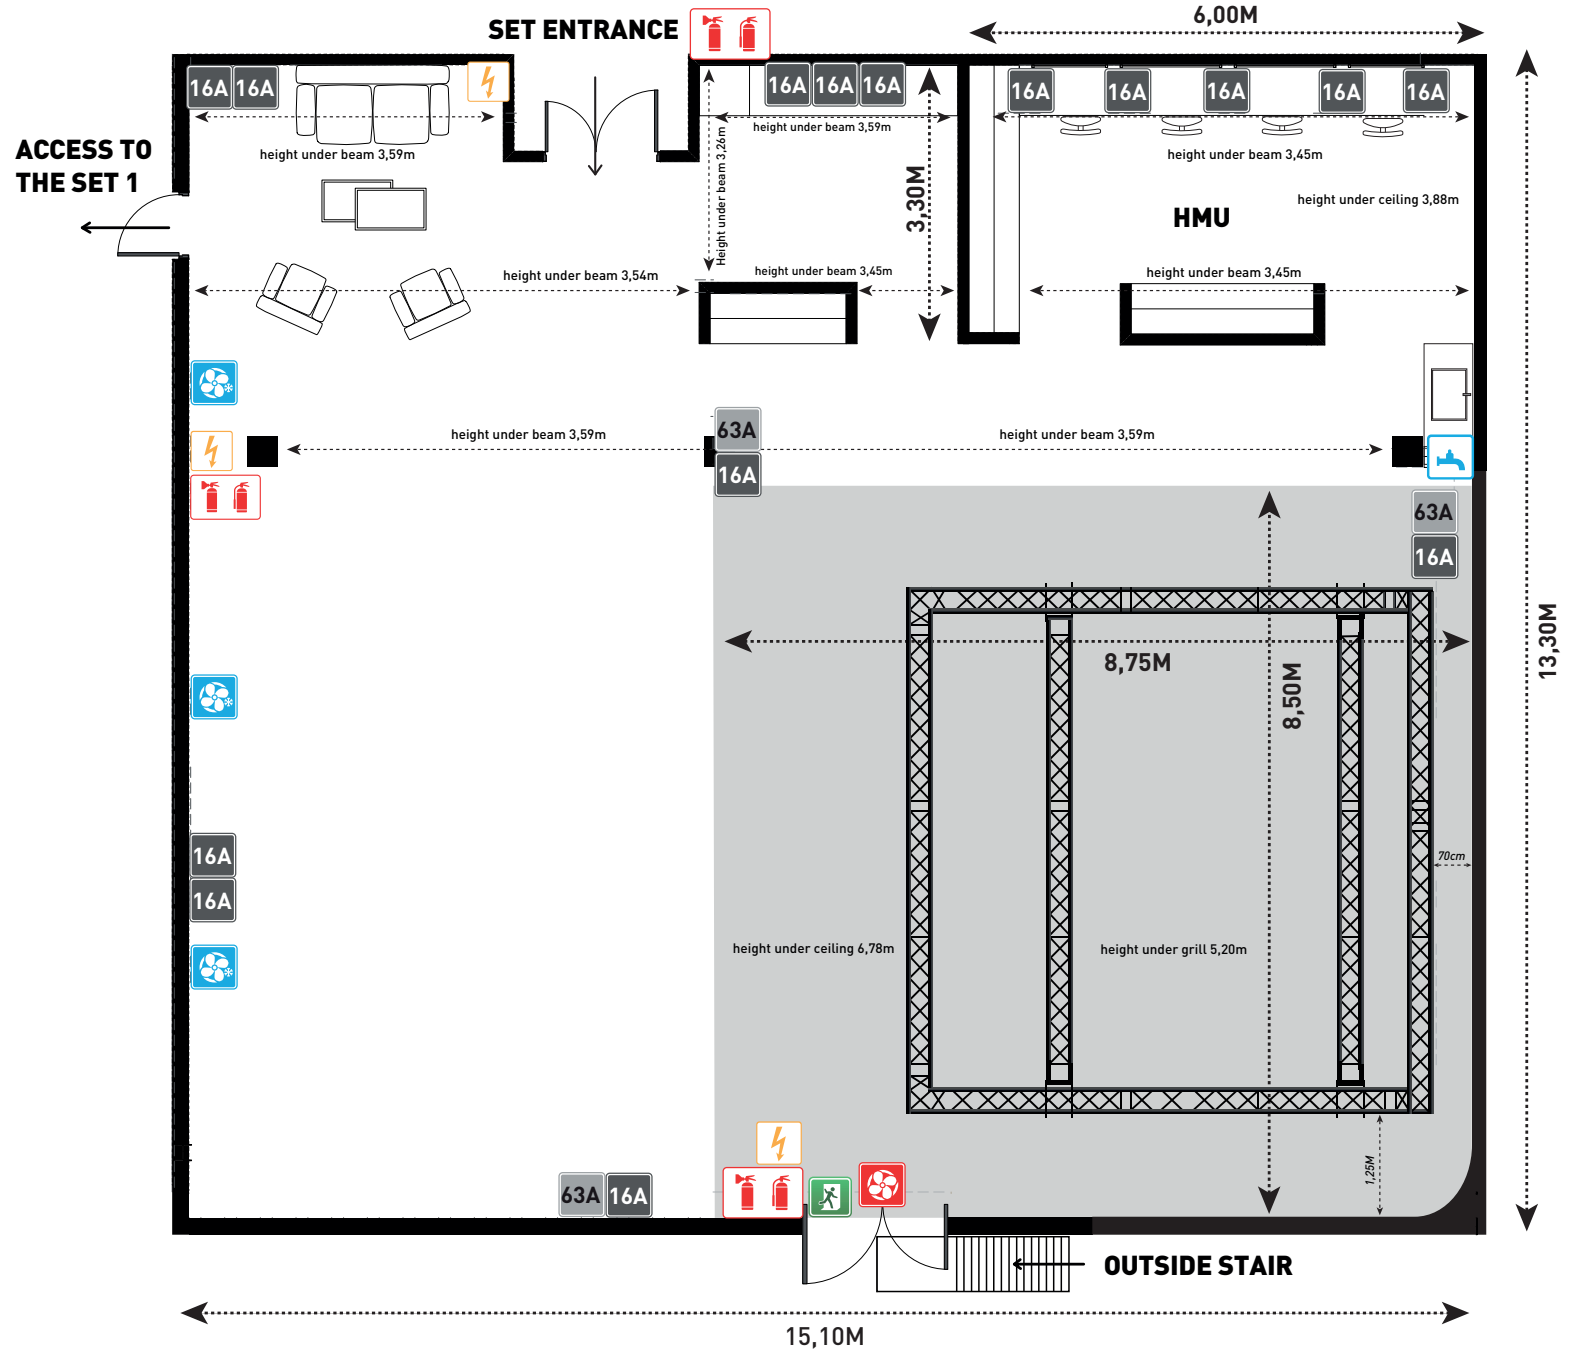

SET 2

205M²
CYCLO 72M²
2 FACES

CONTACT

booking@studios-services.com
+33 (0)1 55 43 31 00

13 rue des Céréales
93210 LA PLAINE SAINT-DENIS