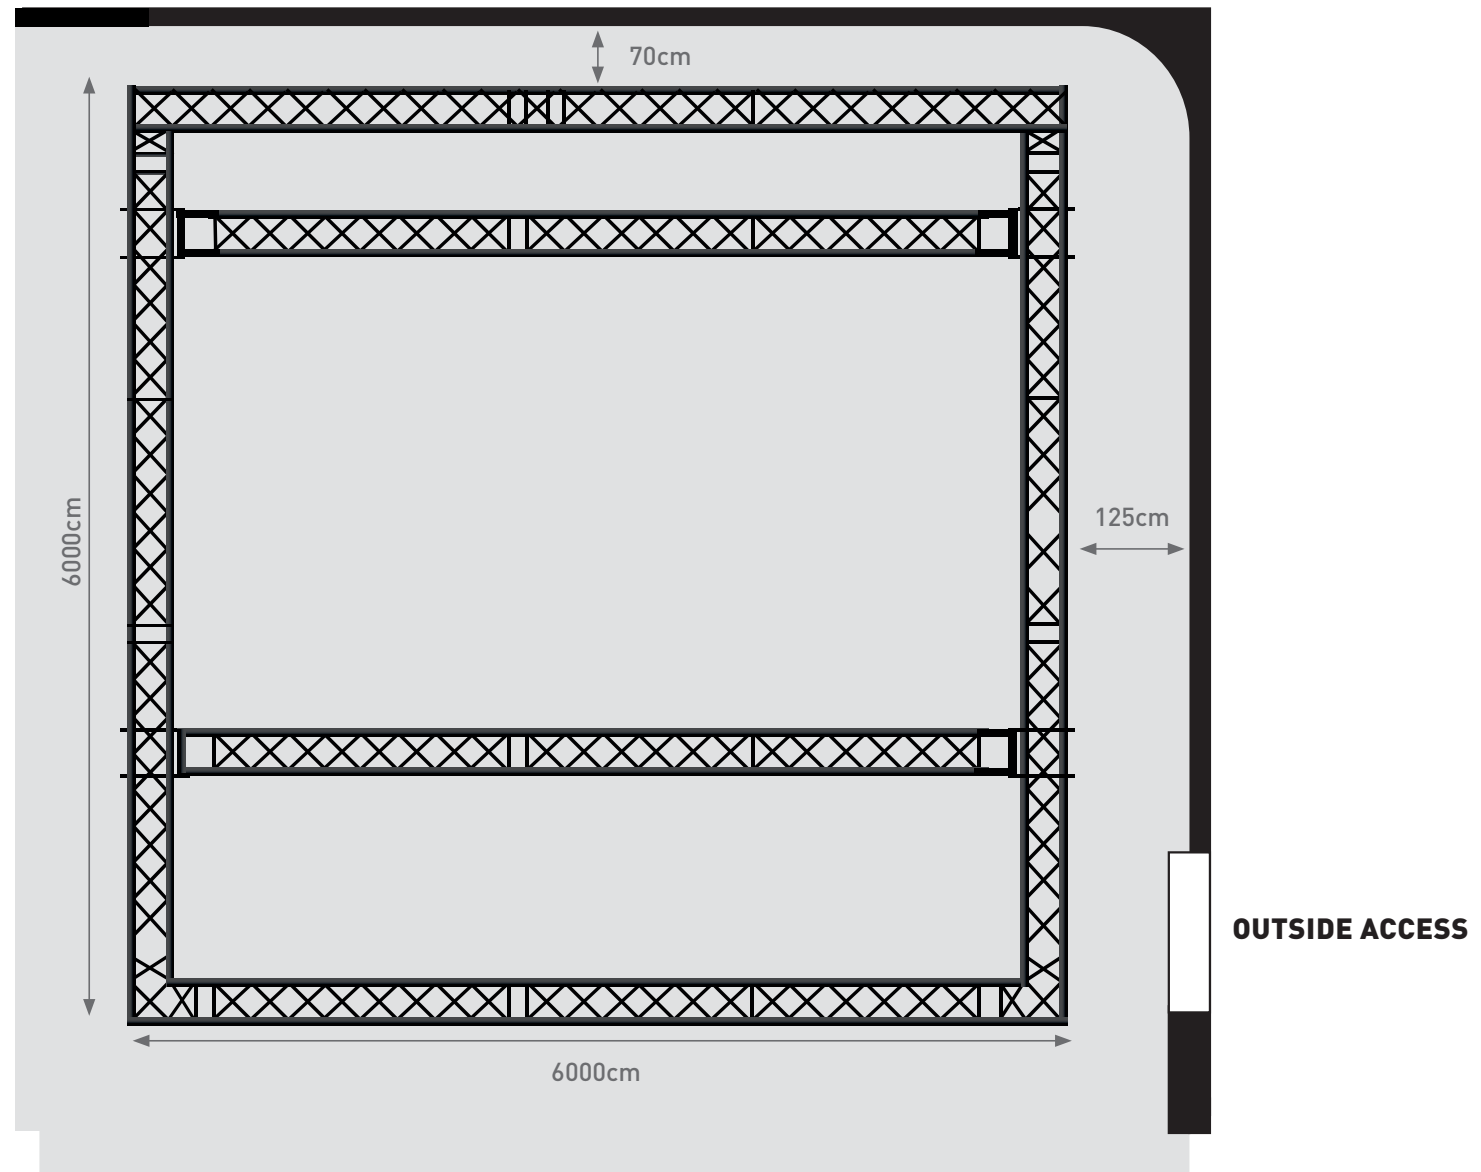

SET 2

GRILLS

- Remote-controlled motorised grills
- 4 motors, 250kg each, fitted with fall arrest devices and safety slings
- 2 modular sleepers to suit your configuration

CONTACT

booking@studios-services.com
+33 (0)1 55 43 31 00

13 rue des Céréales
93210 LA PLAINE SAINT-DENIS