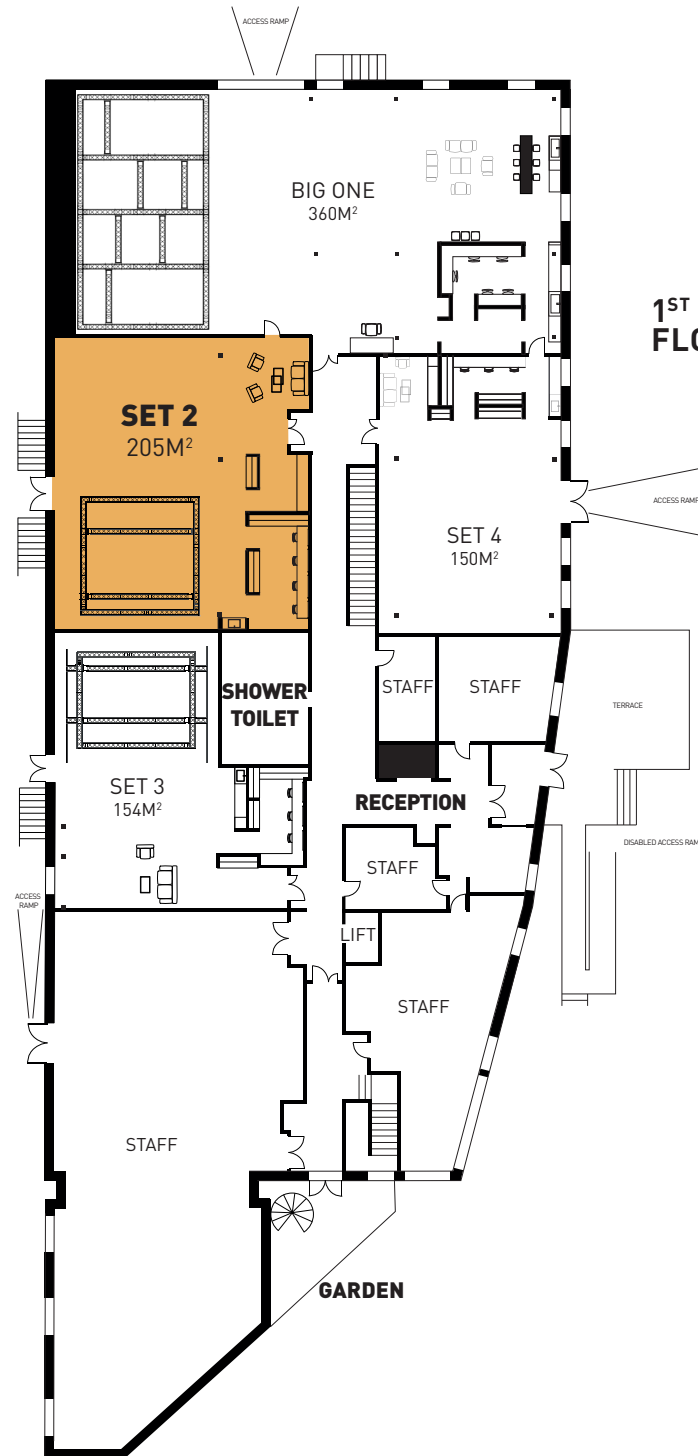

SET 2

205M²
CYCLO 72M²
2 FACES

CONTACT

booking@studios-services.com
+33 (0)1 55 43 31 00

13 rue des Céréales
93210 LA PLAINE SAINT-DENIS

GROUND FLOOR

1ST FLOOR

CONTACT

CONFORT

- 1 Bose S1 Pro Bluetooth speaker
- 10 polyboards + poly door
- White cubes
- 1 rack
- 2 tables on wheels
- 3 office chairs
- 2 sofas
- 1 coffee table
- 4 high director's chairs availables in the HMU lodge
- Selective waist bins