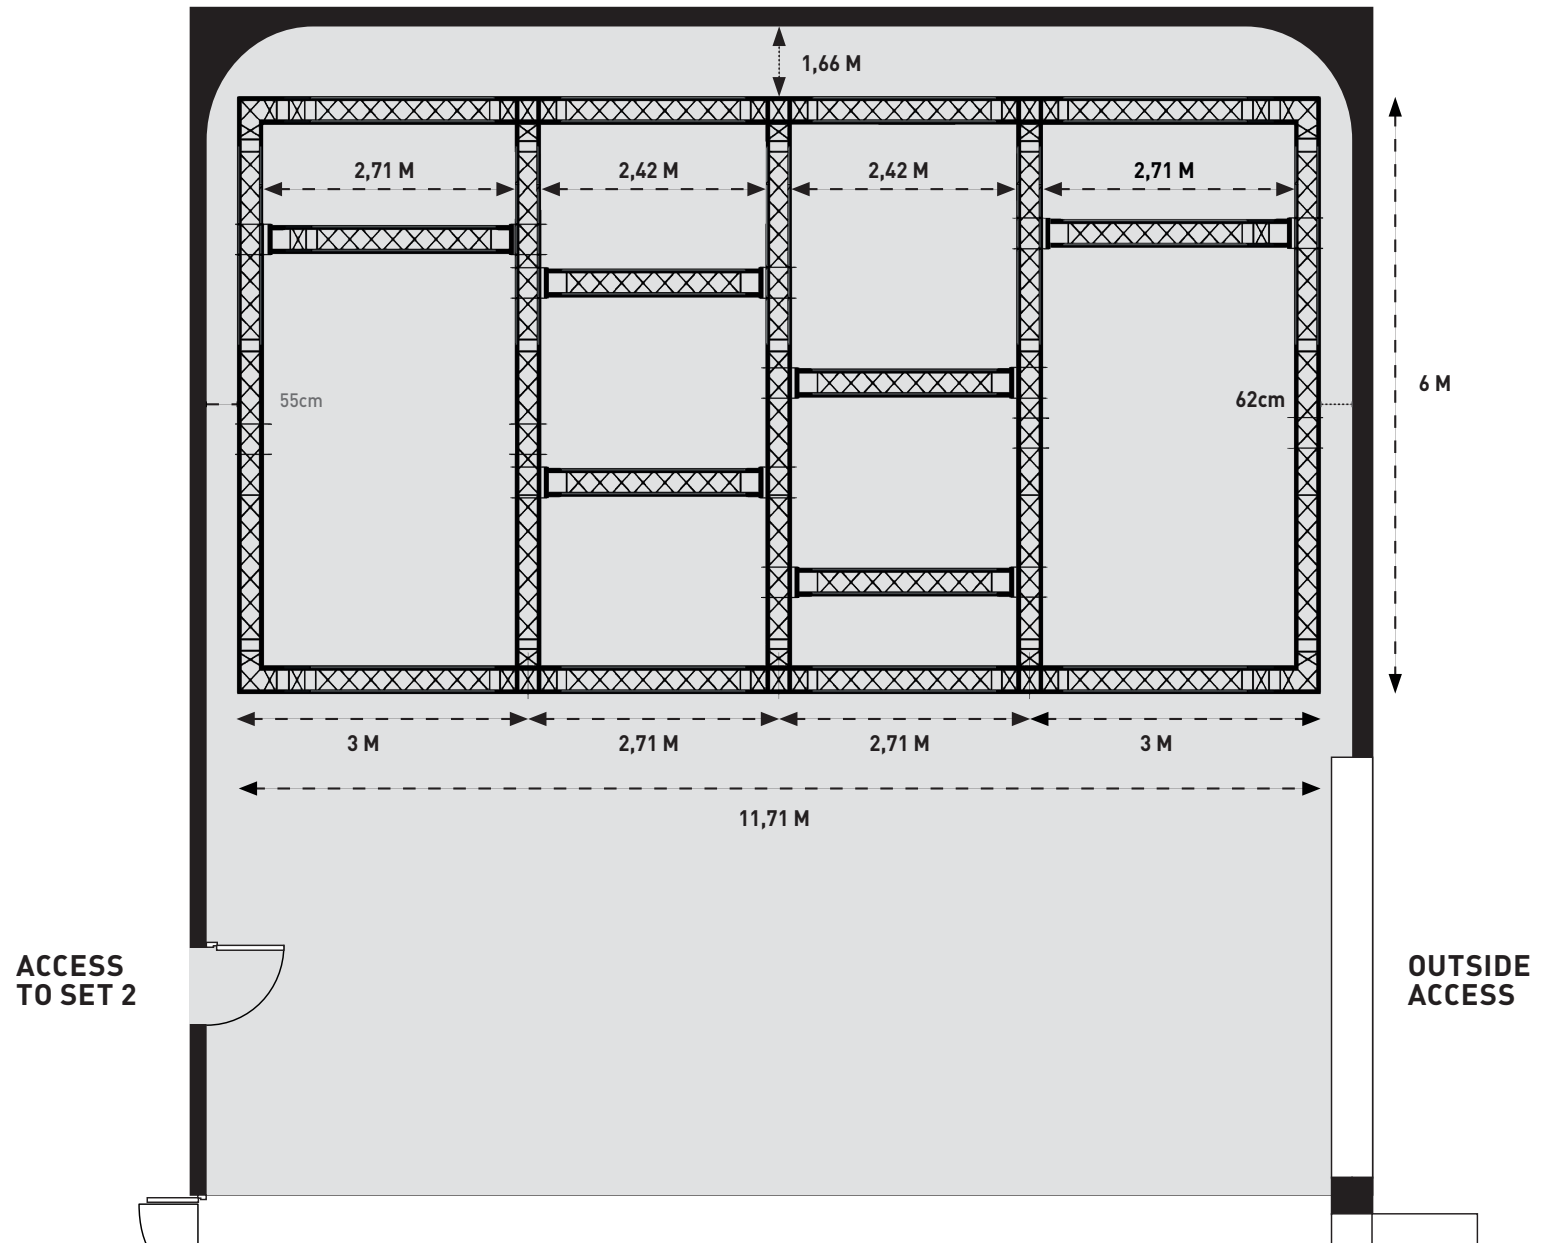

BIG ONE

GRILLS

- Remote-controlled motorised grills
- 6 motors, 250kg each, fitted with fall arrest devices and safety slings
- 6 modular sleepers to suit your configuration

CONTACT

booking@studios-services.com
+33 (0)1 55 43 31 00

13 rue des Céréales
93210 LA PLAINE SAINT-DENIS