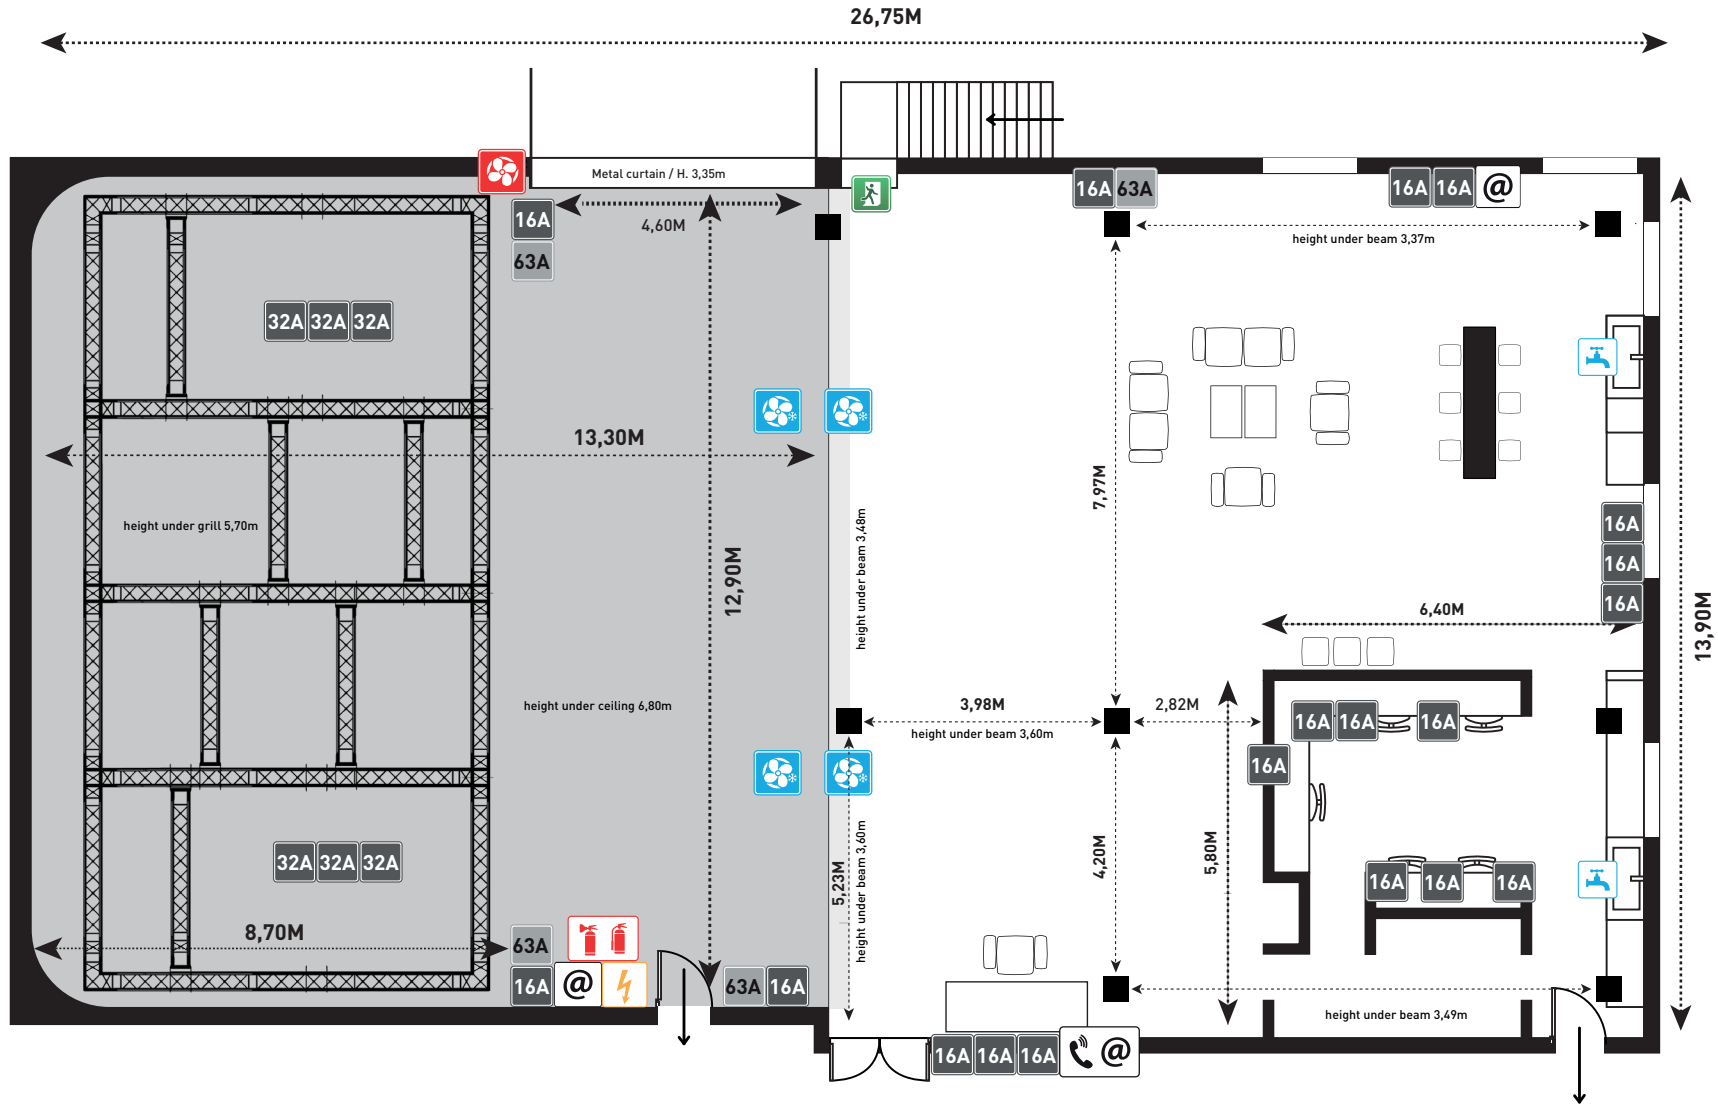

BIG ONE

360M²
CYCLO 172M²
3 FACES

CONTACT

booking@studios-services.com

+33 (0)1 55 43 31 00

13 rue des Céréales
93210 LA PLAINE SAINT-DENIS

BIG ONE

UTILITIES

- 1 Jura bean-to-cup coffee machine (beans included)
- 1 adjustable-temperature kettle
- Variety of teas
- 1 filtered water fountain (still and sparkling)
- 1 mini glass fridge
- Cups, glasses and mugs available

CONFORT

- 1 Bose S1 Pro Bluetooth speaker
- 10 polyboards + poly door
- White cubes
- 1 rack
- 3 tables on wheels
- 4 office chairs
- 3 sofas
- 3 coffee tables (2 rectangular metal tables and 1 square metal table)
- 5 high director's chairs available in the HMU lodge
- 1 bar table with 6 high chairs
- Selective waist bins