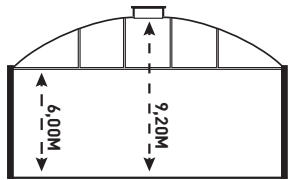

SET C1

420M²
3 AREAS
CYCLO 3 FACES 175M²

CUTTING PLAN

CONTACT

booking@studios-services.com

+33 (0)1 55 43 31 00

126 rue de la Garance

Bât 211