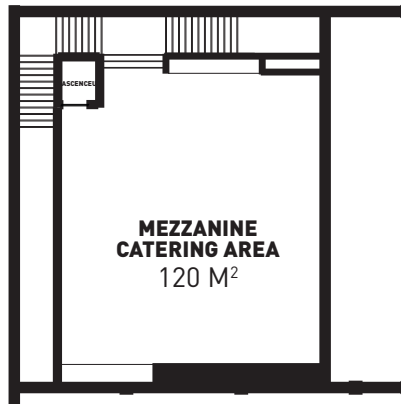

SET C1

1ST FLOOR