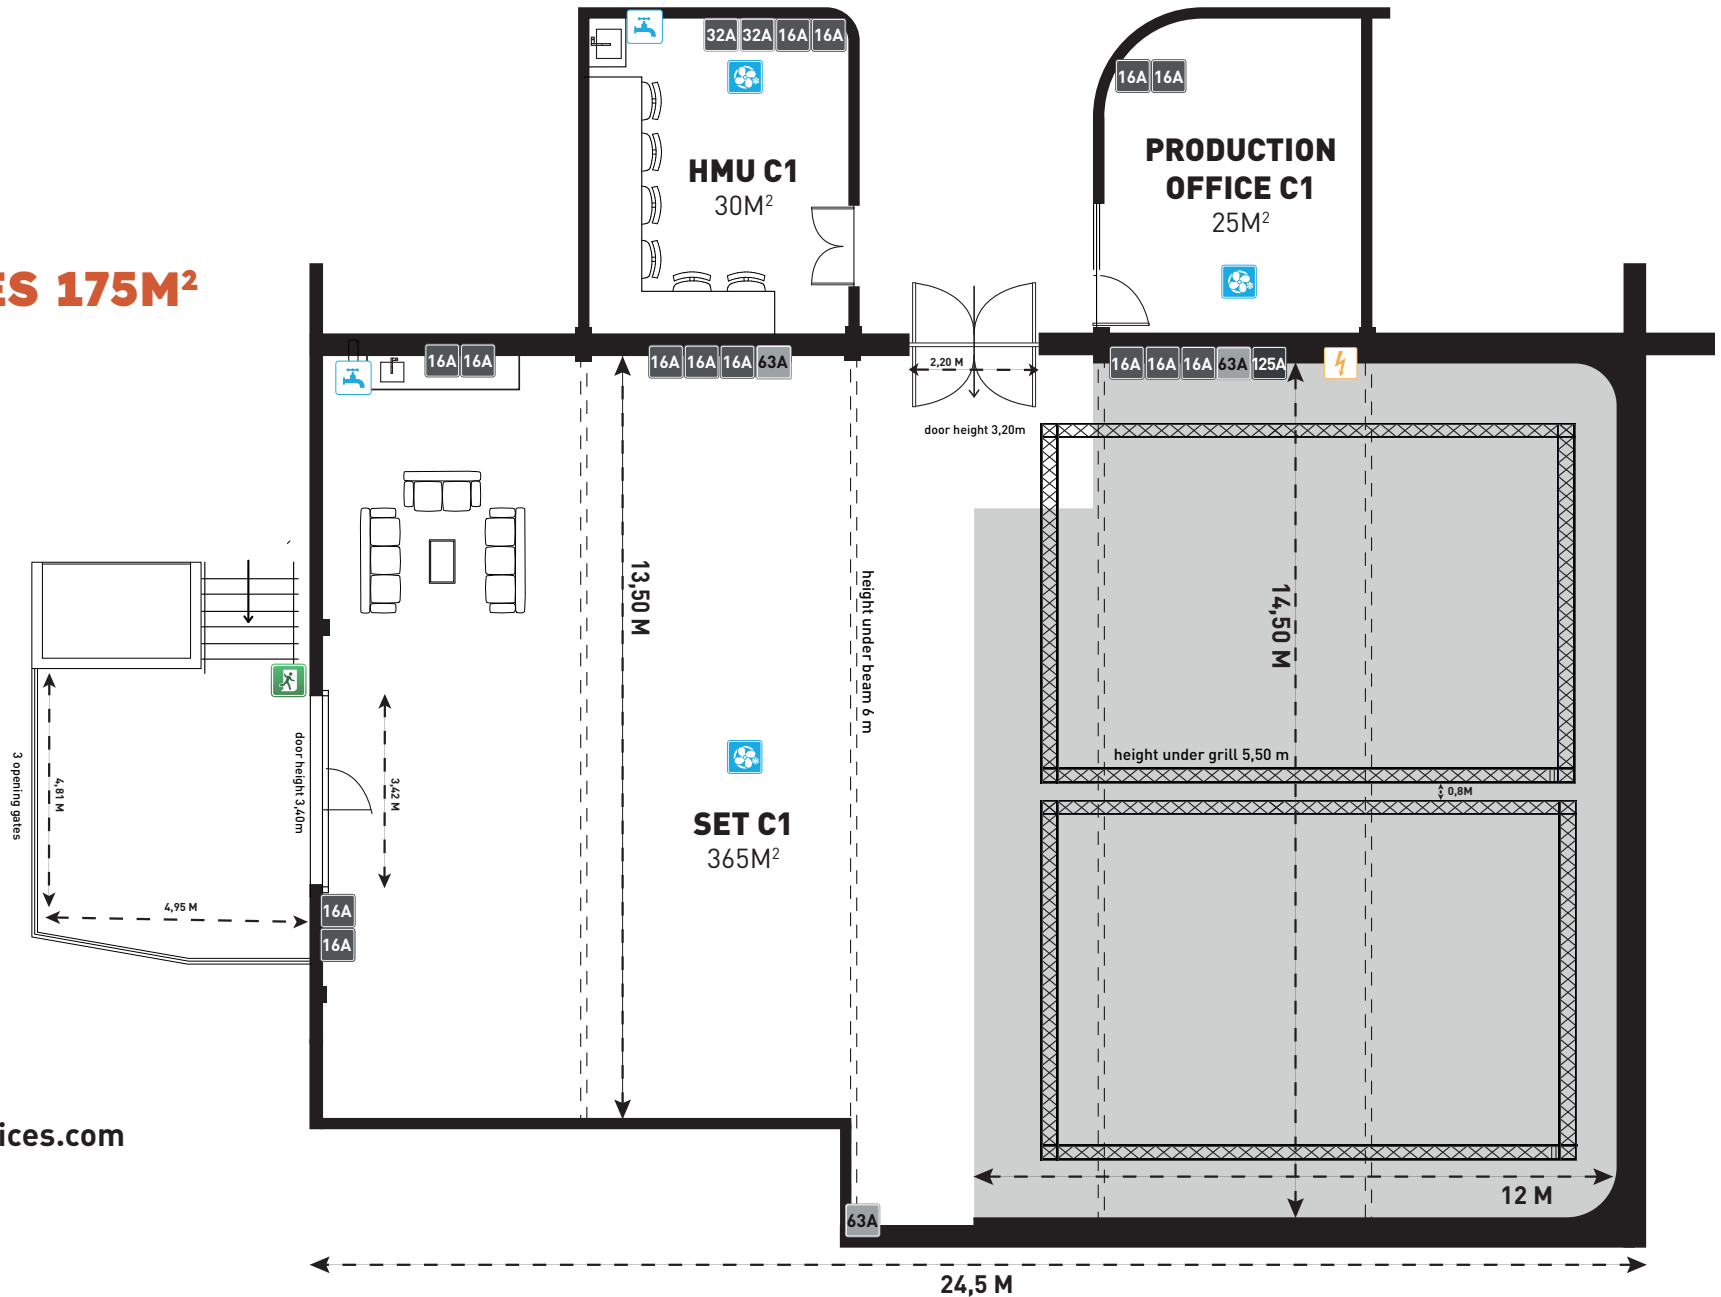

SET C1

420M²
3 AREAS
CYCLO 3 FACES 175M²

CUTTING PLAN

CONTACT

booking@studios-services.com

+33 (0)1 55 43 31 00

126 rue de la Garance

Bât 211

CONFORT

- 1 Bose S1 Pro Bluetooth speaker
- 2 3-seater sofas and 1 2-seater sofa
- 2 rectangular coffee tables
- 2 racks
- 1 metal table on wheels
- Selective waist bins
- 10 polyboards + poly door

PRODUCTION AREA (SEPARATED)