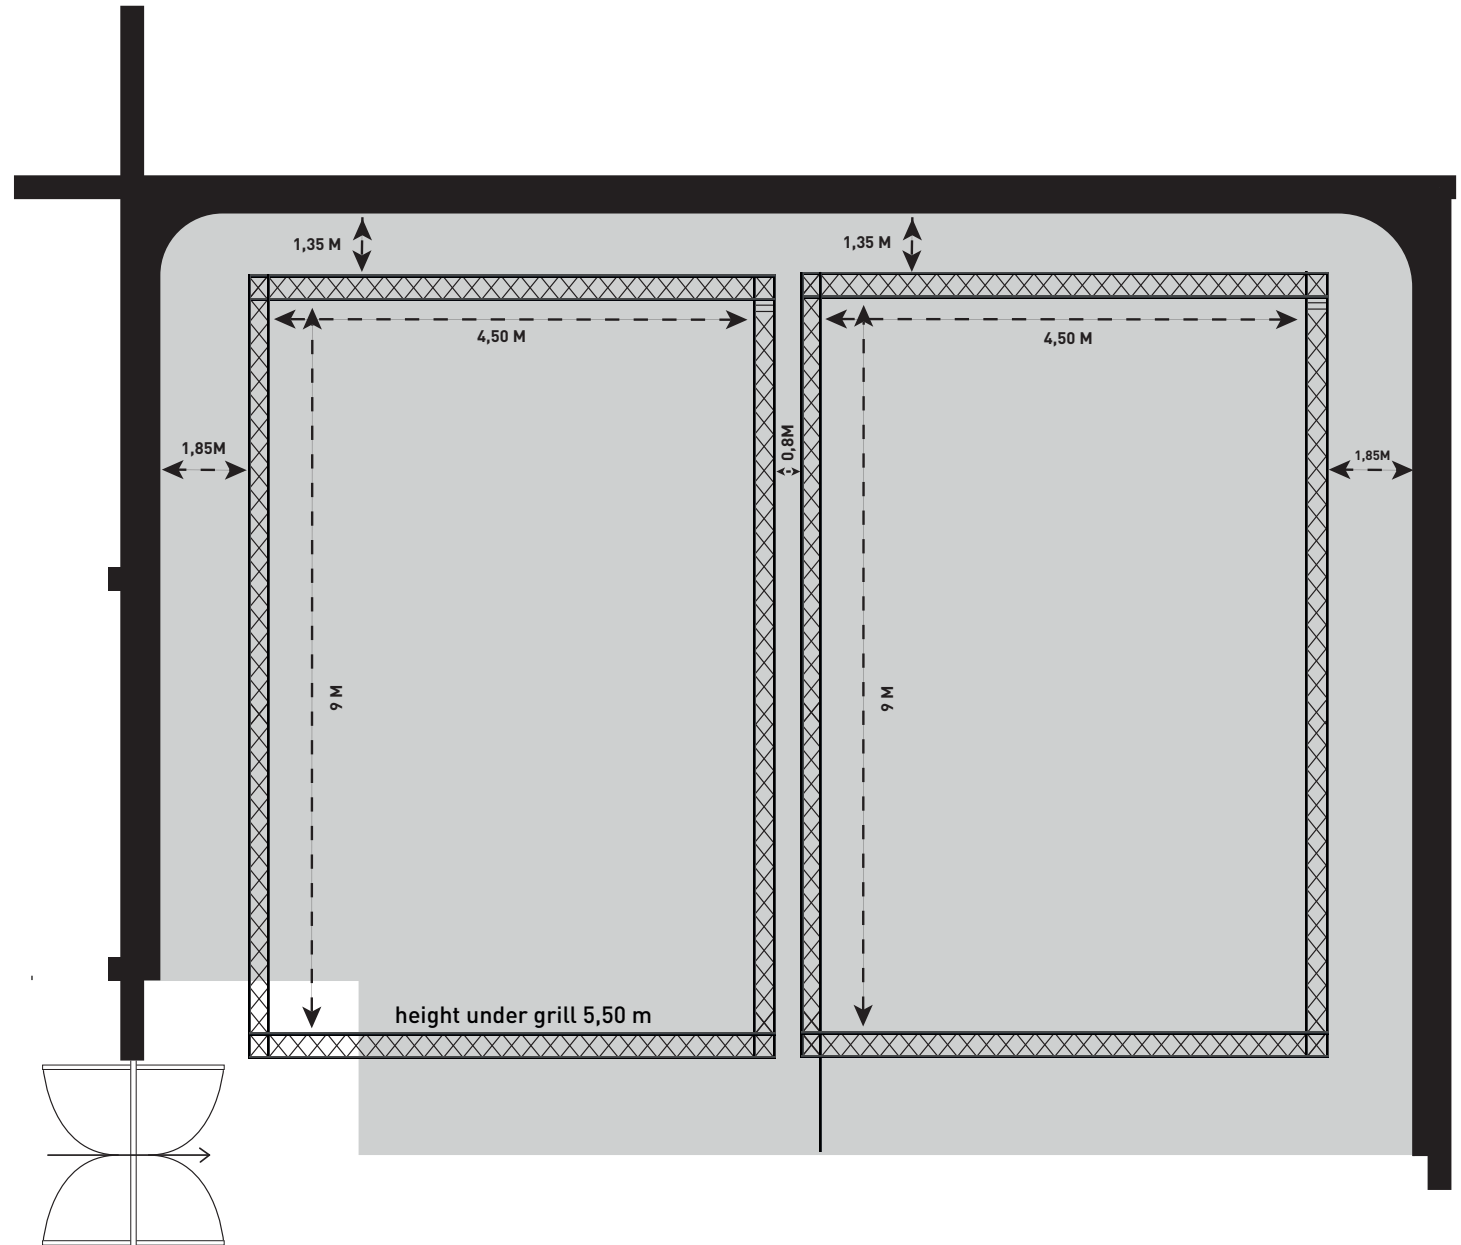

SET C1

GRILLS

- 2 independent motorised grills
- 8 motors, 4 per frame
- 600kg per frame (excluding structure, motor and fall arrest device)

CONTACT

booking@studios-services.com

+33 (0)1 55 43 31 00

126 rue de la Garance
Bât 211
93300 AUBERVILLIERS