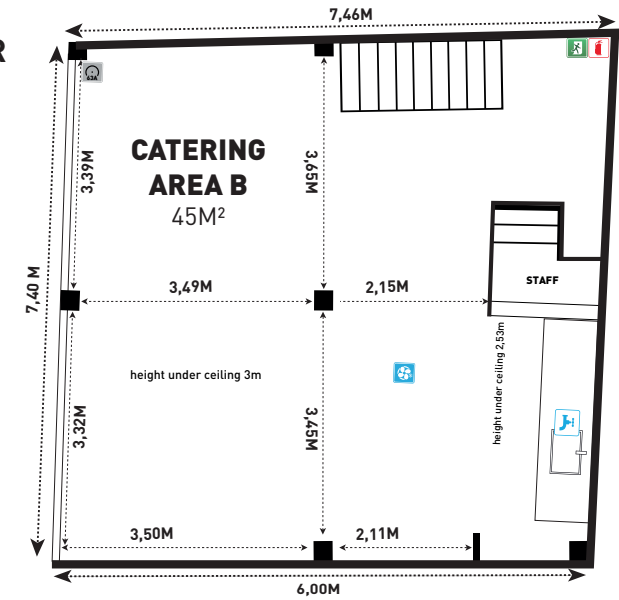

SET B

185M²
3 AREAS
DAYLIGHT
BLACK OUT 100%

2ND FLOOR

1ST FLOOR

CONTACT

booking@studios-services.com

+33 (0)1 55 43 31 00

103 Rue Saint-Dominique
75007 PARIS

HMU AREA (SEPARATED)

- 1 2-seater sofa
- 2 low director's chairs
- 3 adjustable leather chairs
- 3 mirrors with lighting
- 1 free-standing mirror
- 1 shower
- 2 bins

SET B

CATERING AREA (SEPARATED)

- 3 tables and 18 chairs (6 per table)
- Cups and glasses available and various mismatched dishes
- 1 large fridge
- 1 water point
- 1 microwave
- Selective waist bins