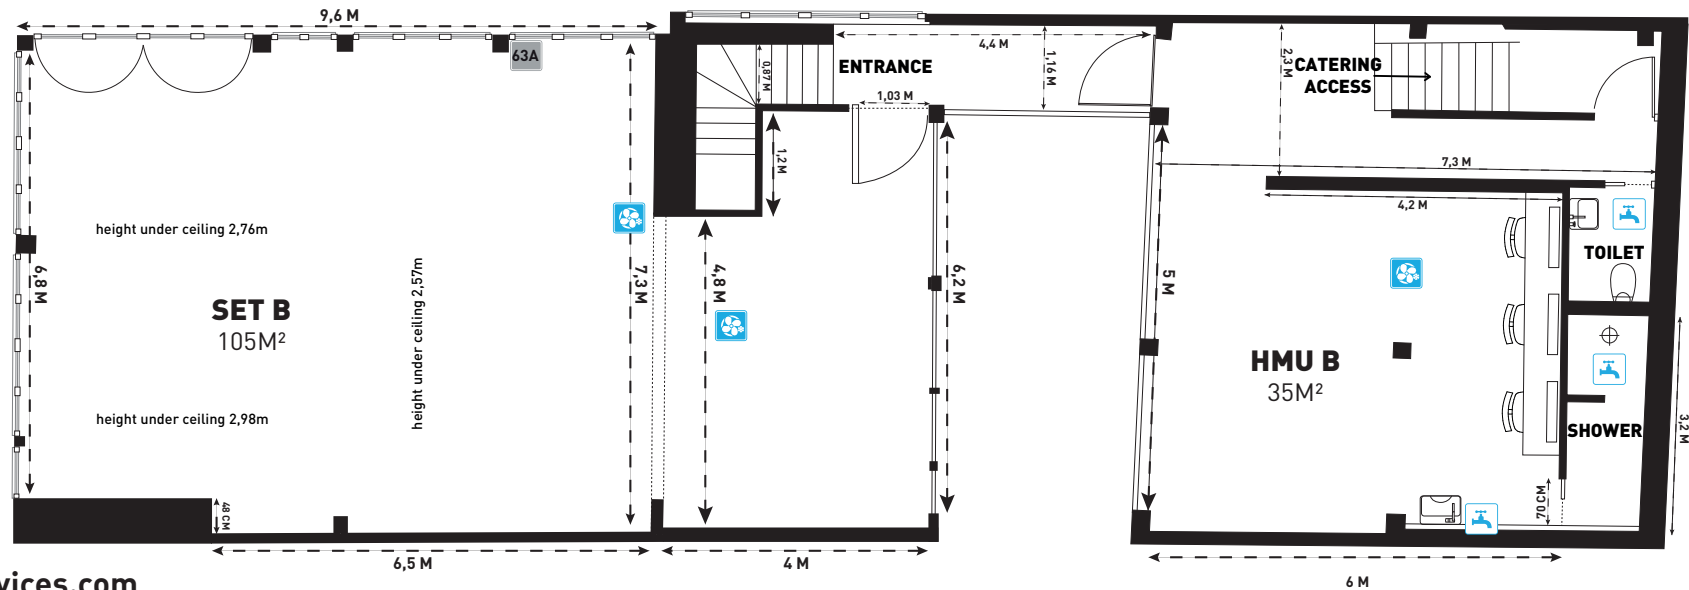

SET B

185M²
3 AREAS
DAYLIGHT
BLACK OUT 100%

2ND FLOOR

1ST FLOOR

CONTACT

booking@studios-services.com

+33 (0)1 55 43 31 00

103 Rue Saint-Dominique
75007 PARIS

HMU AREA (SEPARATED)

- 1 2-seater sofa
- 2 low director's chairs
- 3 adjustable leather chairs
- 3 mirrors with lighting
- 1 free-standing mirror
- 1 shower
- 2 bins

SET B

CATERING AREA (SEPARATED)

- 3 tables and 18 chairs (6 per table)
- Cups and glasses available and various mismatched dishes
- 1 large fridge
- 1 water point
- 1 microwave
- Selective waist bins