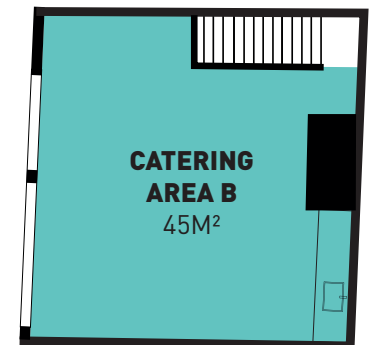

SET B

185M²
3 AREAS
DAYLIGHT
BLACK OUT 100%

2ND FLOOR

1ST FLOOR

CONTACT

booking@studios-services.com

+33 (0)1 55 43 31 00

103 Rue Saint-Dominique
75007 PARIS

SET B

GROUND FLOOR

1ST FLOOR

2ND FLOOR

CONTACT

booking@studios-services.com

+33 (0)1 55 43 31 00

103 Rue Saint-Dominique
75007 PARIS

HMU AREA (SEPARATED)

- 1 2-seater sofa
- 2 low director's chairs
- 3 adjustable leather chairs
- 3 mirrors with lighting
- 1 free-standing mirror
- 1 shower
- 2 bins

SET B

CATERING AREA (SEPARATED)

- 3 tables and 18 chairs (6 per table)
- Cups and glasses available and various mismatched dishes
- 1 large fridge
- 1 water point
- 1 microwave
- Selective waist bins