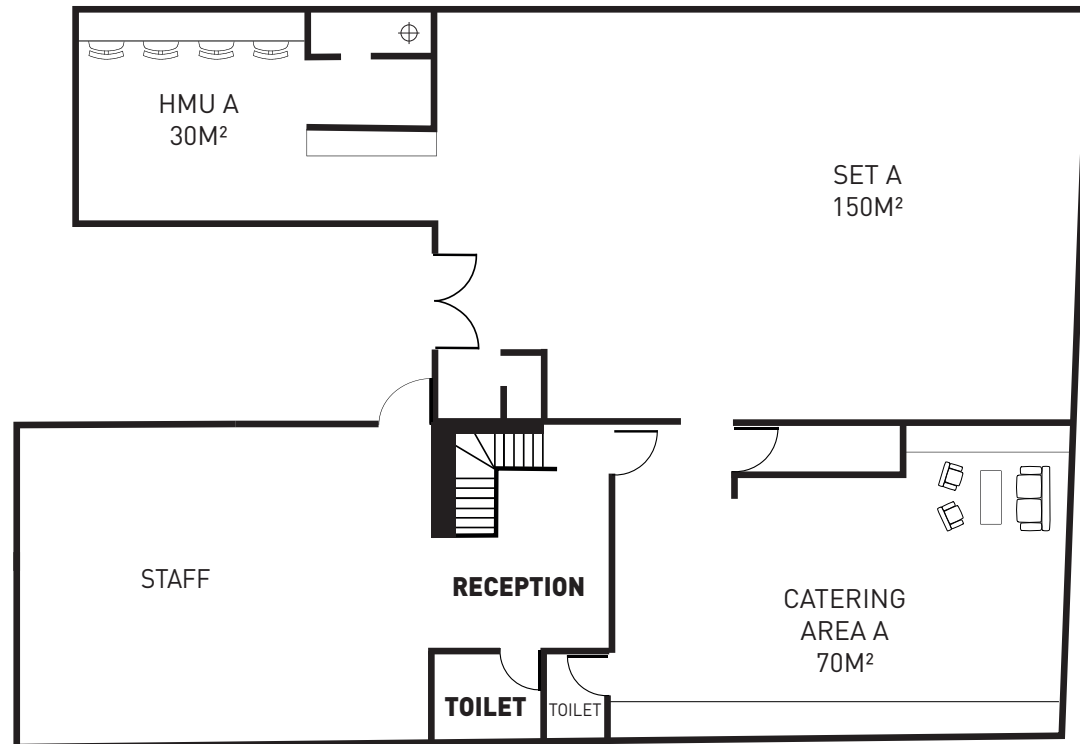

SET B

185M²
3 AREAS
DAYLIGHT
BLACK OUT 100%

2ND FLOOR

1ST FLOOR

CONTACT

booking@studios-services.com

+33 (0)1 55 43 31 00

103 Rue Saint-Dominique
75007 PARIS

SET B

GROUND FLOOR

1ST FLOOR

2ND FLOOR

CONTACT

booking@studios-services.com

+33 (0)1 55 43 31 00

103 Rue Saint-Dominique
75007 PARIS

SET B

UTILITIES

- 1 Jura bean-to-cup coffee machine (beans included)
- 1 kettle
- Variety of teas
- 1 filtered water fountain (still and sparkling)

CONFORT

- 1 Bose S1 Pro Bluetooth speaker
- 10 polyboards + poly door
- 1 rack

HMU AREA (SEPARATED)

- 1 2-seater sofa
- 2 low director's chairs
- 3 adjustable leather chairs
- 3 mirrors with lighting
- 1 free-standing mirror
- 1 shower
- 2 bins

SET B

CATERING AREA (SEPARATED)

- 3 tables and 18 chairs (6 per table)
- Cups and glasses available and various mismatched dishes
- 1 large fridge
- 1 water point
- 1 microwave
- Selective waist bins