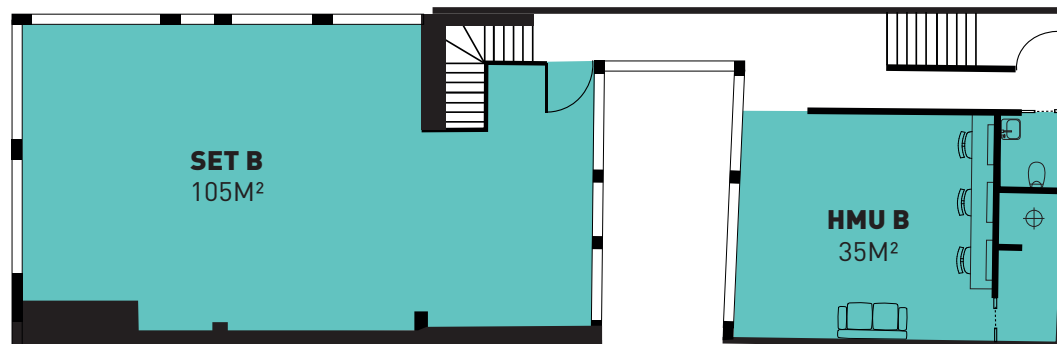

SET B

GROUND FLOOR

1ST FLOOR

2ND FLOOR

CONTACT

booking@studios-services.com

+33 (0)1 55 43 31 00

103 Rue Saint-Dominique
75007 PARIS