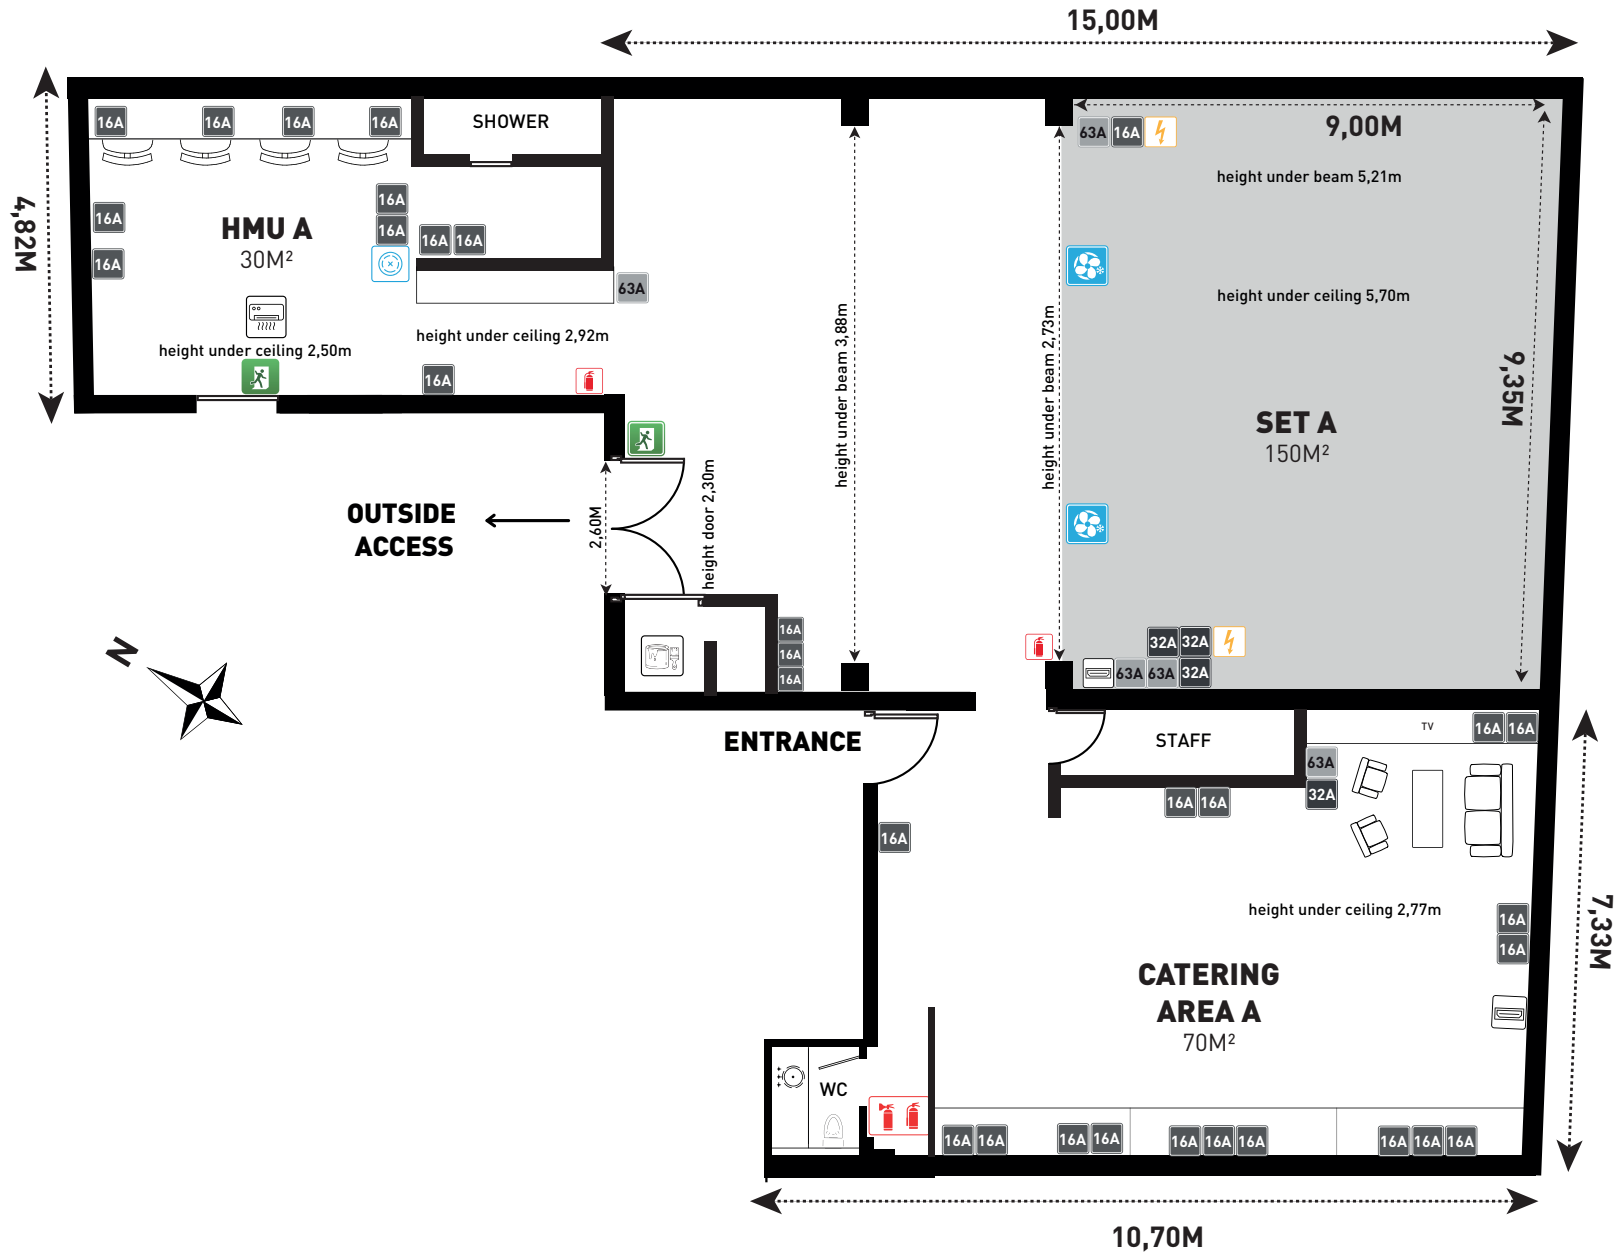

SET A

250M²
3 AREAS
CYCLO 1 FACE 85M²
SEMI DAYLIGHT
BLACK OUT 100%

CONTACT

booking@studios-services.com

+33 (0)1 55 43 31 00

103 Rue Saint-Dominique
75007 PARIS

SET A

GROUND
FLOOR

- 1 Jura bean-to-cup coffee machine (beans included)
- 1 kettle
- Variety of teas
- 1 filtered water fountain (still and sparkling)

CONFORT

- 1 Bose S1 Pro Bluetooth speaker
- 10 polyboards + poly door
- 2 tables on wheels
- 1 rack
- 2 2-seater sofas
- 1 rectangular coffee table

HMU AREA (SEPARATED)

- 3 adjustable leather chairs
- 3 low director's chairs
- 4 mirrors with lighting
- 1 shower
- 1 hair tub
- 2 bins

SET A

CATERING AREA (SEPARATED)

- Cups and glasses available and various mismatched dishes
- 1 large fridge
- 1 water point
- 1 microwave
- Selective waist bins
- 1 pedal bin
- 4 tables and 24 chairs (6 per table)