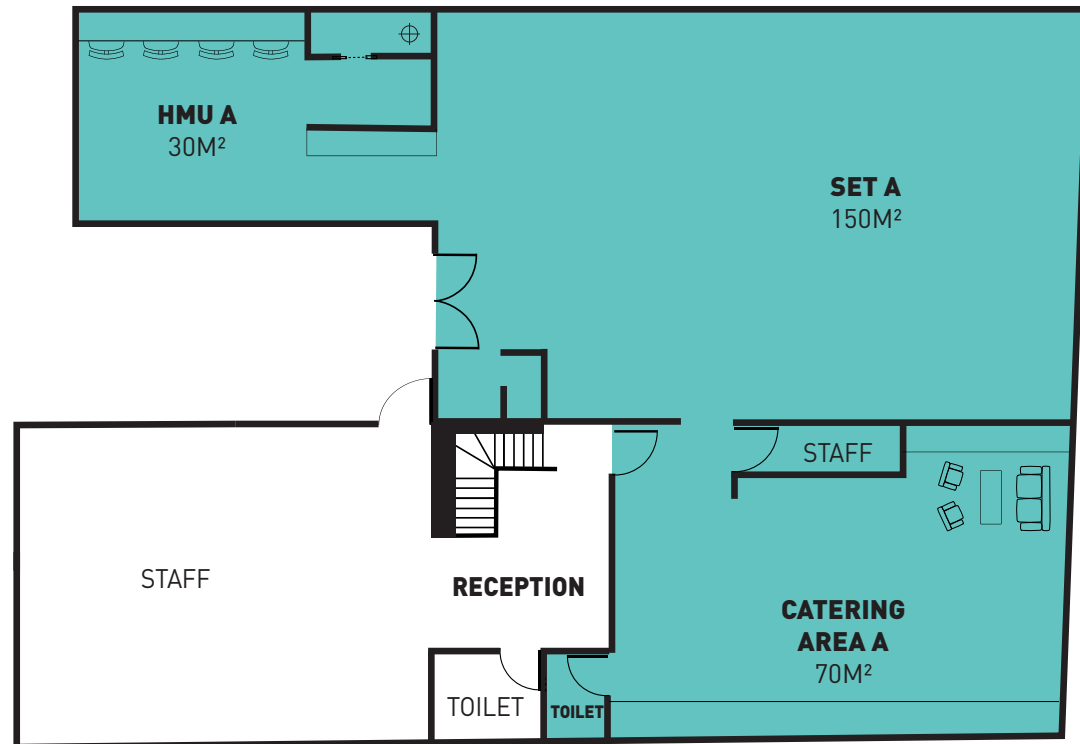

SET A

250M²
3 AREAS
CYCLO 1 FACE 85M²
SEMI DAYLIGHT
BLACK OUT 100%

CONTACT

booking@studios-services.com

+33 (0)1 55 43 31 00

103 Rue Saint-Dominique
75007 PARIS

SET A

GROUND
FLOOR

- 1 Jura bean-to-cup coffee machine (beans included)
- 1 kettle
- Variety of teas
- 1 filtered water fountain (still and sparkling)

CONFORT

- 1 Bose S1 Pro Bluetooth speaker
- 10 polyboards + poly door
- 2 tables on wheels
- 1 rack
- 2 2-seater sofas
- 1 rectangular coffee table

HMU AREA (SEPARATED)

- 3 adjustable leather chairs
- 3 low director's chairs
- 4 mirrors with lighting
- 1 shower
- 1 hair tub
- 2 bins

SET A

CATERING AREA (SEPARATED)

- Cups and glasses available and various mismatched dishes
- 1 large fridge
- 1 water point
- 1 microwave
- Selective waist bins
- 1 pedal bin
- 4 tables and 24 chairs (6 per table)