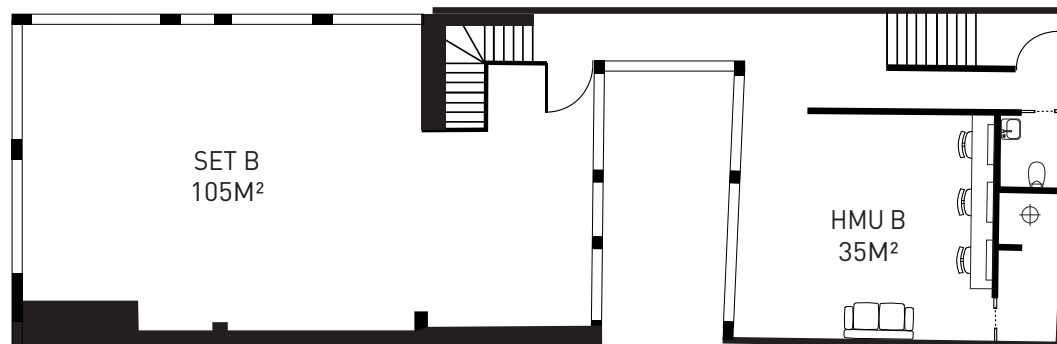

SET A

GROUND
FLOOR

1ST FLOOR

2ND FLOOR

CONTACT

booking@studios-services.com

+33 (0)1 55 43 31 00

103 Rue Saint-Dominique
75007 PARIS