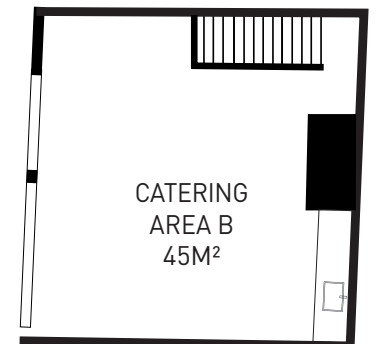

SET A

GROUND
FLOOR

1ST FLOOR

2ND FLOOR

CONTACT

booking@studios-services.com

+33 (0)1 55 43 31 00

103 Rue Saint-Dominique
75007 PARIS