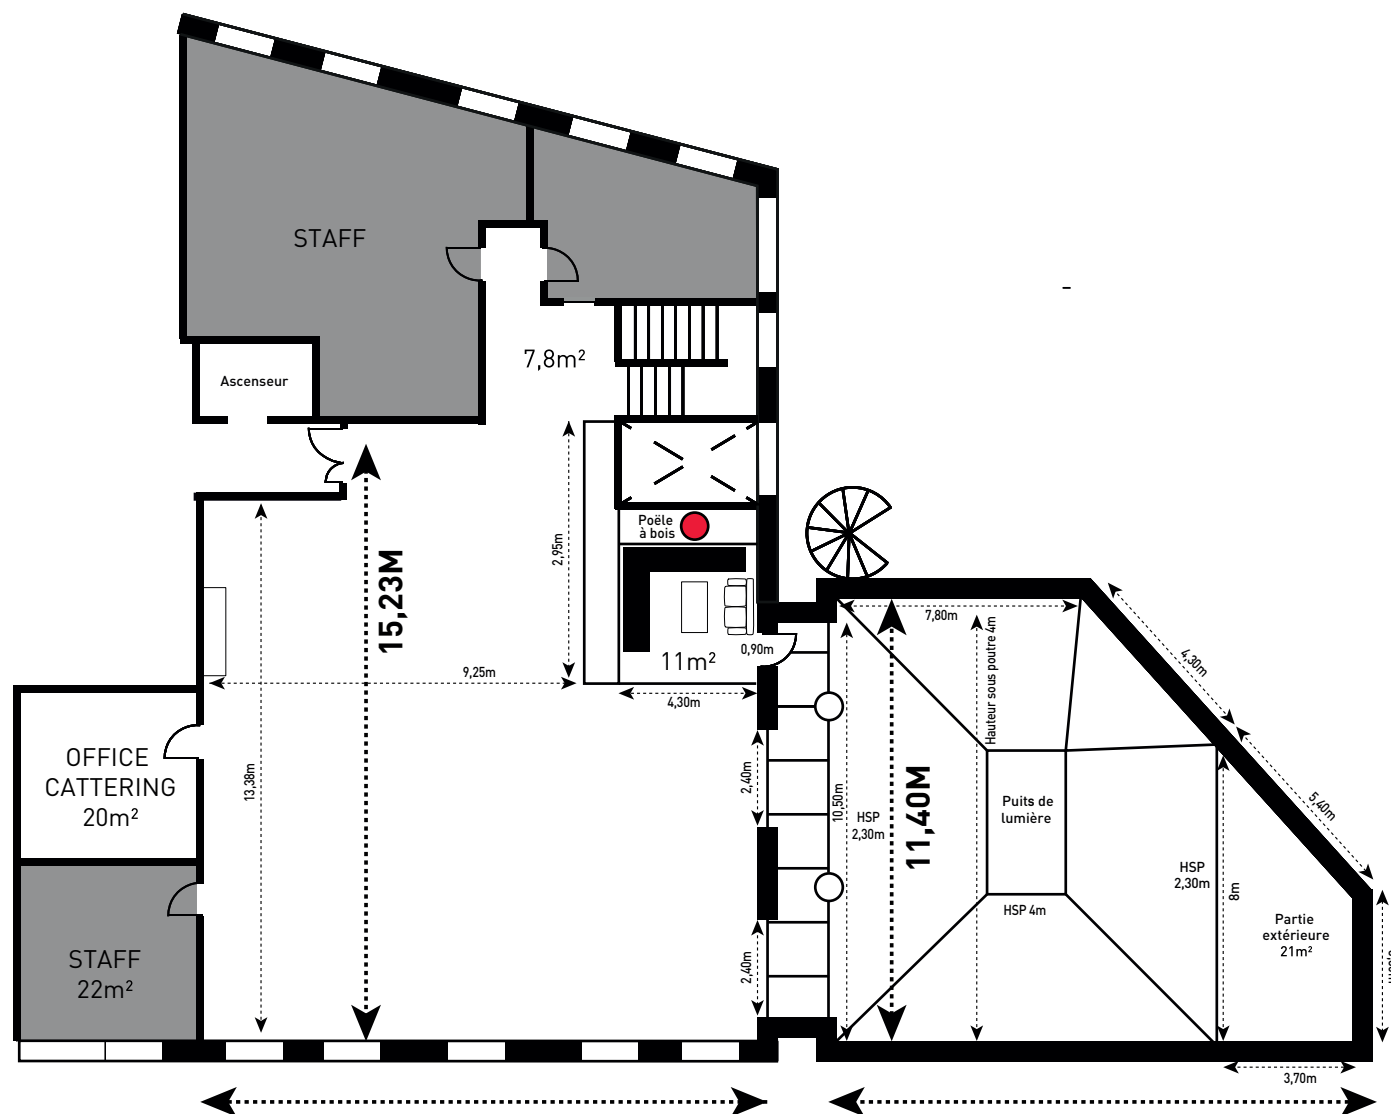

RESTAURANT

190M²

TERRACE

110M²

CONTACT

booking@studios-services.com
+33 (0)1 55 43 31 00

13 rue des Céréales
93210 LA PLAINE SAINT-DENIS