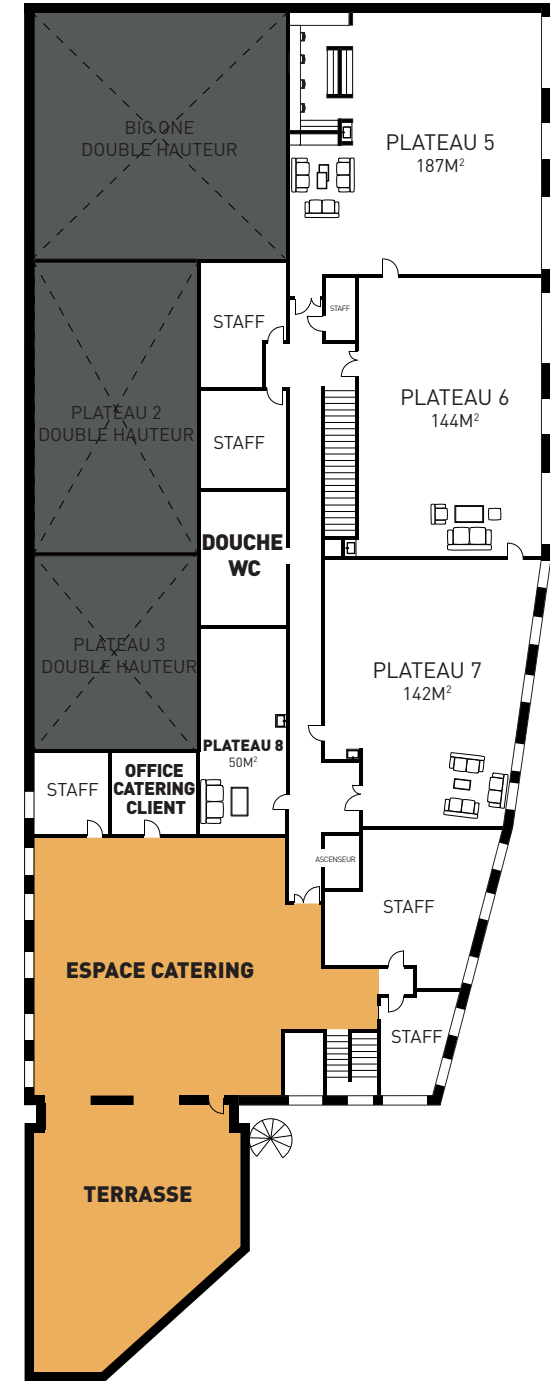

190M²

TERRACE

110M²

CONTACT

booking@studios-services.com

+33 (0)1 55 43 31 00

13 rue des Céréales
93210 LA PLAINE SAINT-DENIS

RESTAURANT TERRACE

RESTAURANT

- 23 wooden tables
- 96 grey metal chairs
- Recycling bins

SITTING AREA / WOOD-BURNING STOVE

- Benches, sofa

OFFICE CATERING CLIENT

- 2 domestic refrigerators
- 2 water points
- 1 range hood
- 2 stainless steel worktops