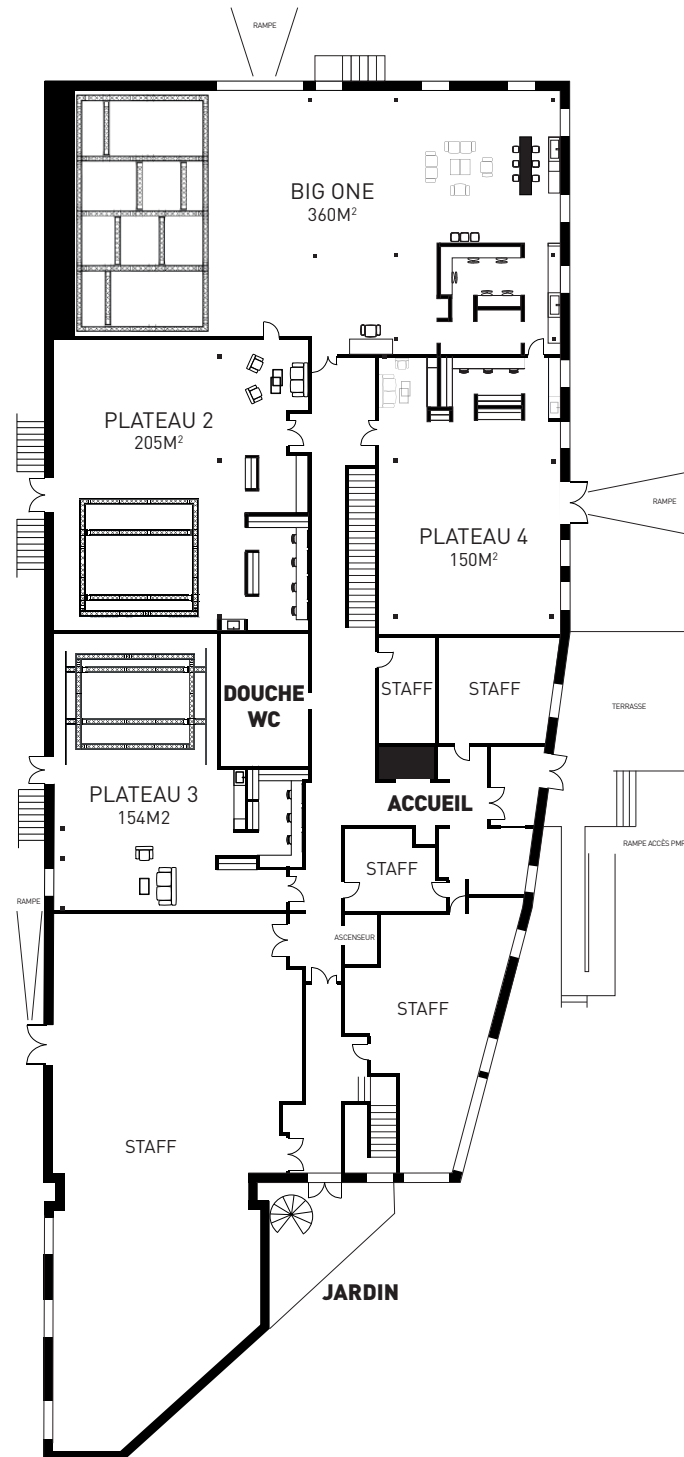

190M²

TERRACE

110M²

CONTACT

booking@studios-services.com

+33 (0)1 55 43 31 00

13 rue des Céréales
93210 LA PLAINE SAINT-DENIS

RESTAURANT TERRACE

RESTAURANT

- 23 wooden tables
- 96 grey metal chairs
- Recycling bins

SITTING AREA / WOOD-BURNING STOVE

- Benches, sofa

OFFICE CATERING CLIENT

- 2 domestic refrigerators
- 2 water points
- 1 range hood
- 2 stainless steel worktops